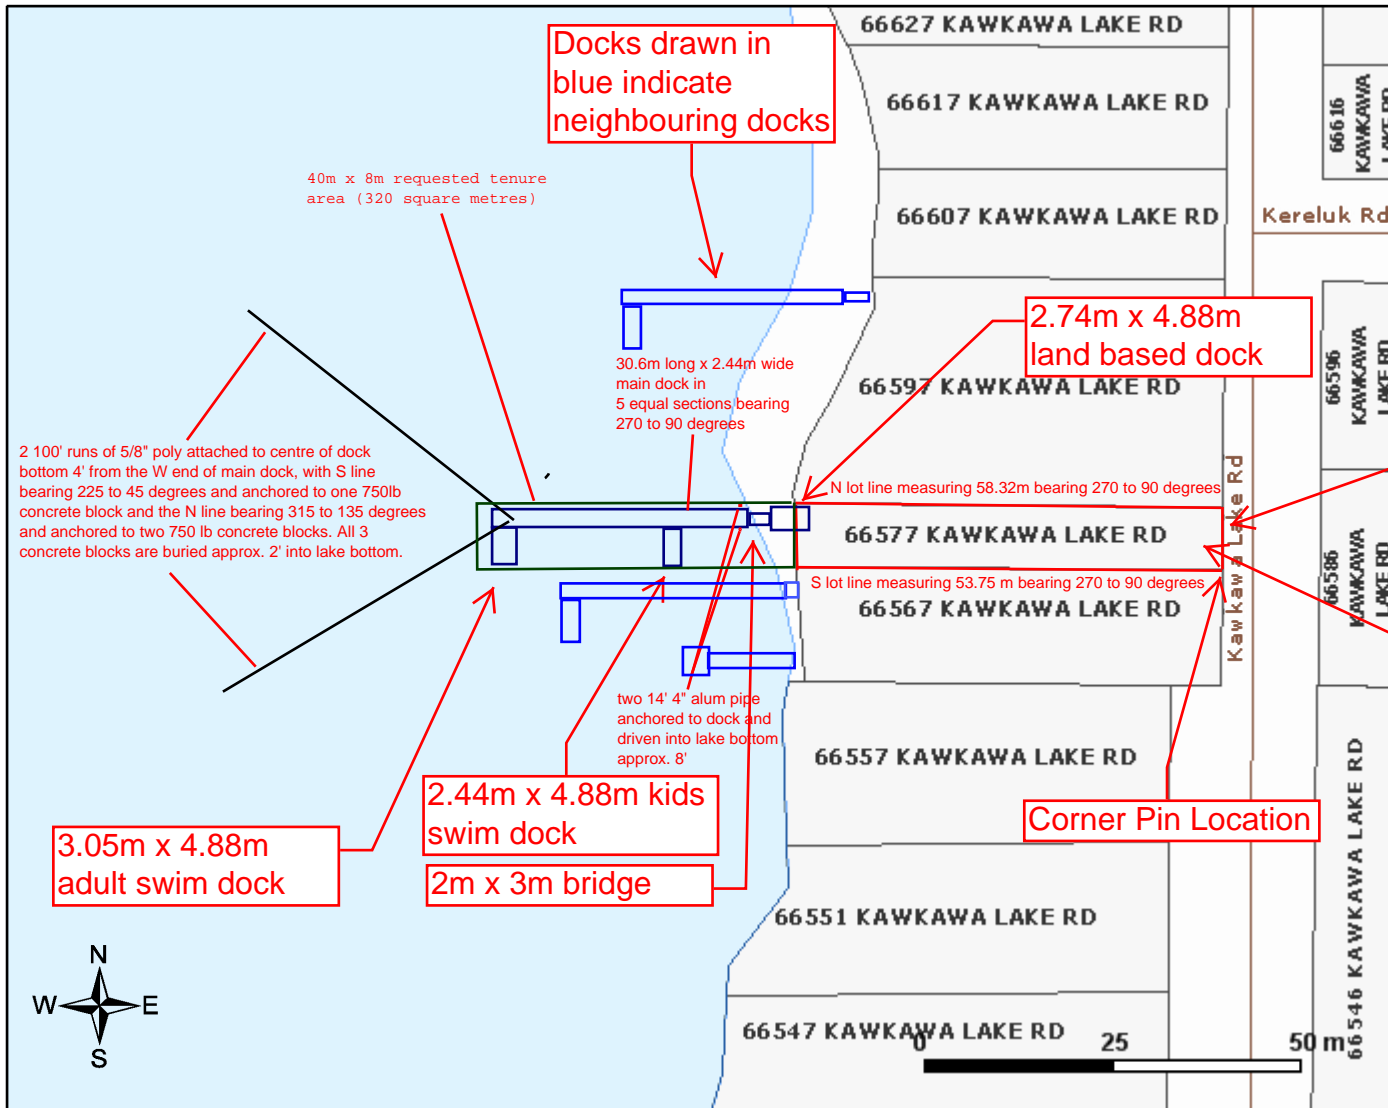

Site Specific Map

Kawkawa Lake Area Map 1 to 1000 scale

Legend

Fire Hydrants

- Standard
- Siamese
- Standpipe
- Storage Tank
- Storz
- Other
- Unknown

Right-of-ways Text

- Right-of-ways
- Dykes

District of Hope Boundaries

- District of Hope

Jurisdictions

- Fraser Valley Regional District

Railways

Roads

- Paved Roads
- Unpaved Roads
- Streams
- Waterbodies
- Wetlands

E & W lot line both measuring 7.92m bearing 0 to 180 degrees

District of Hope