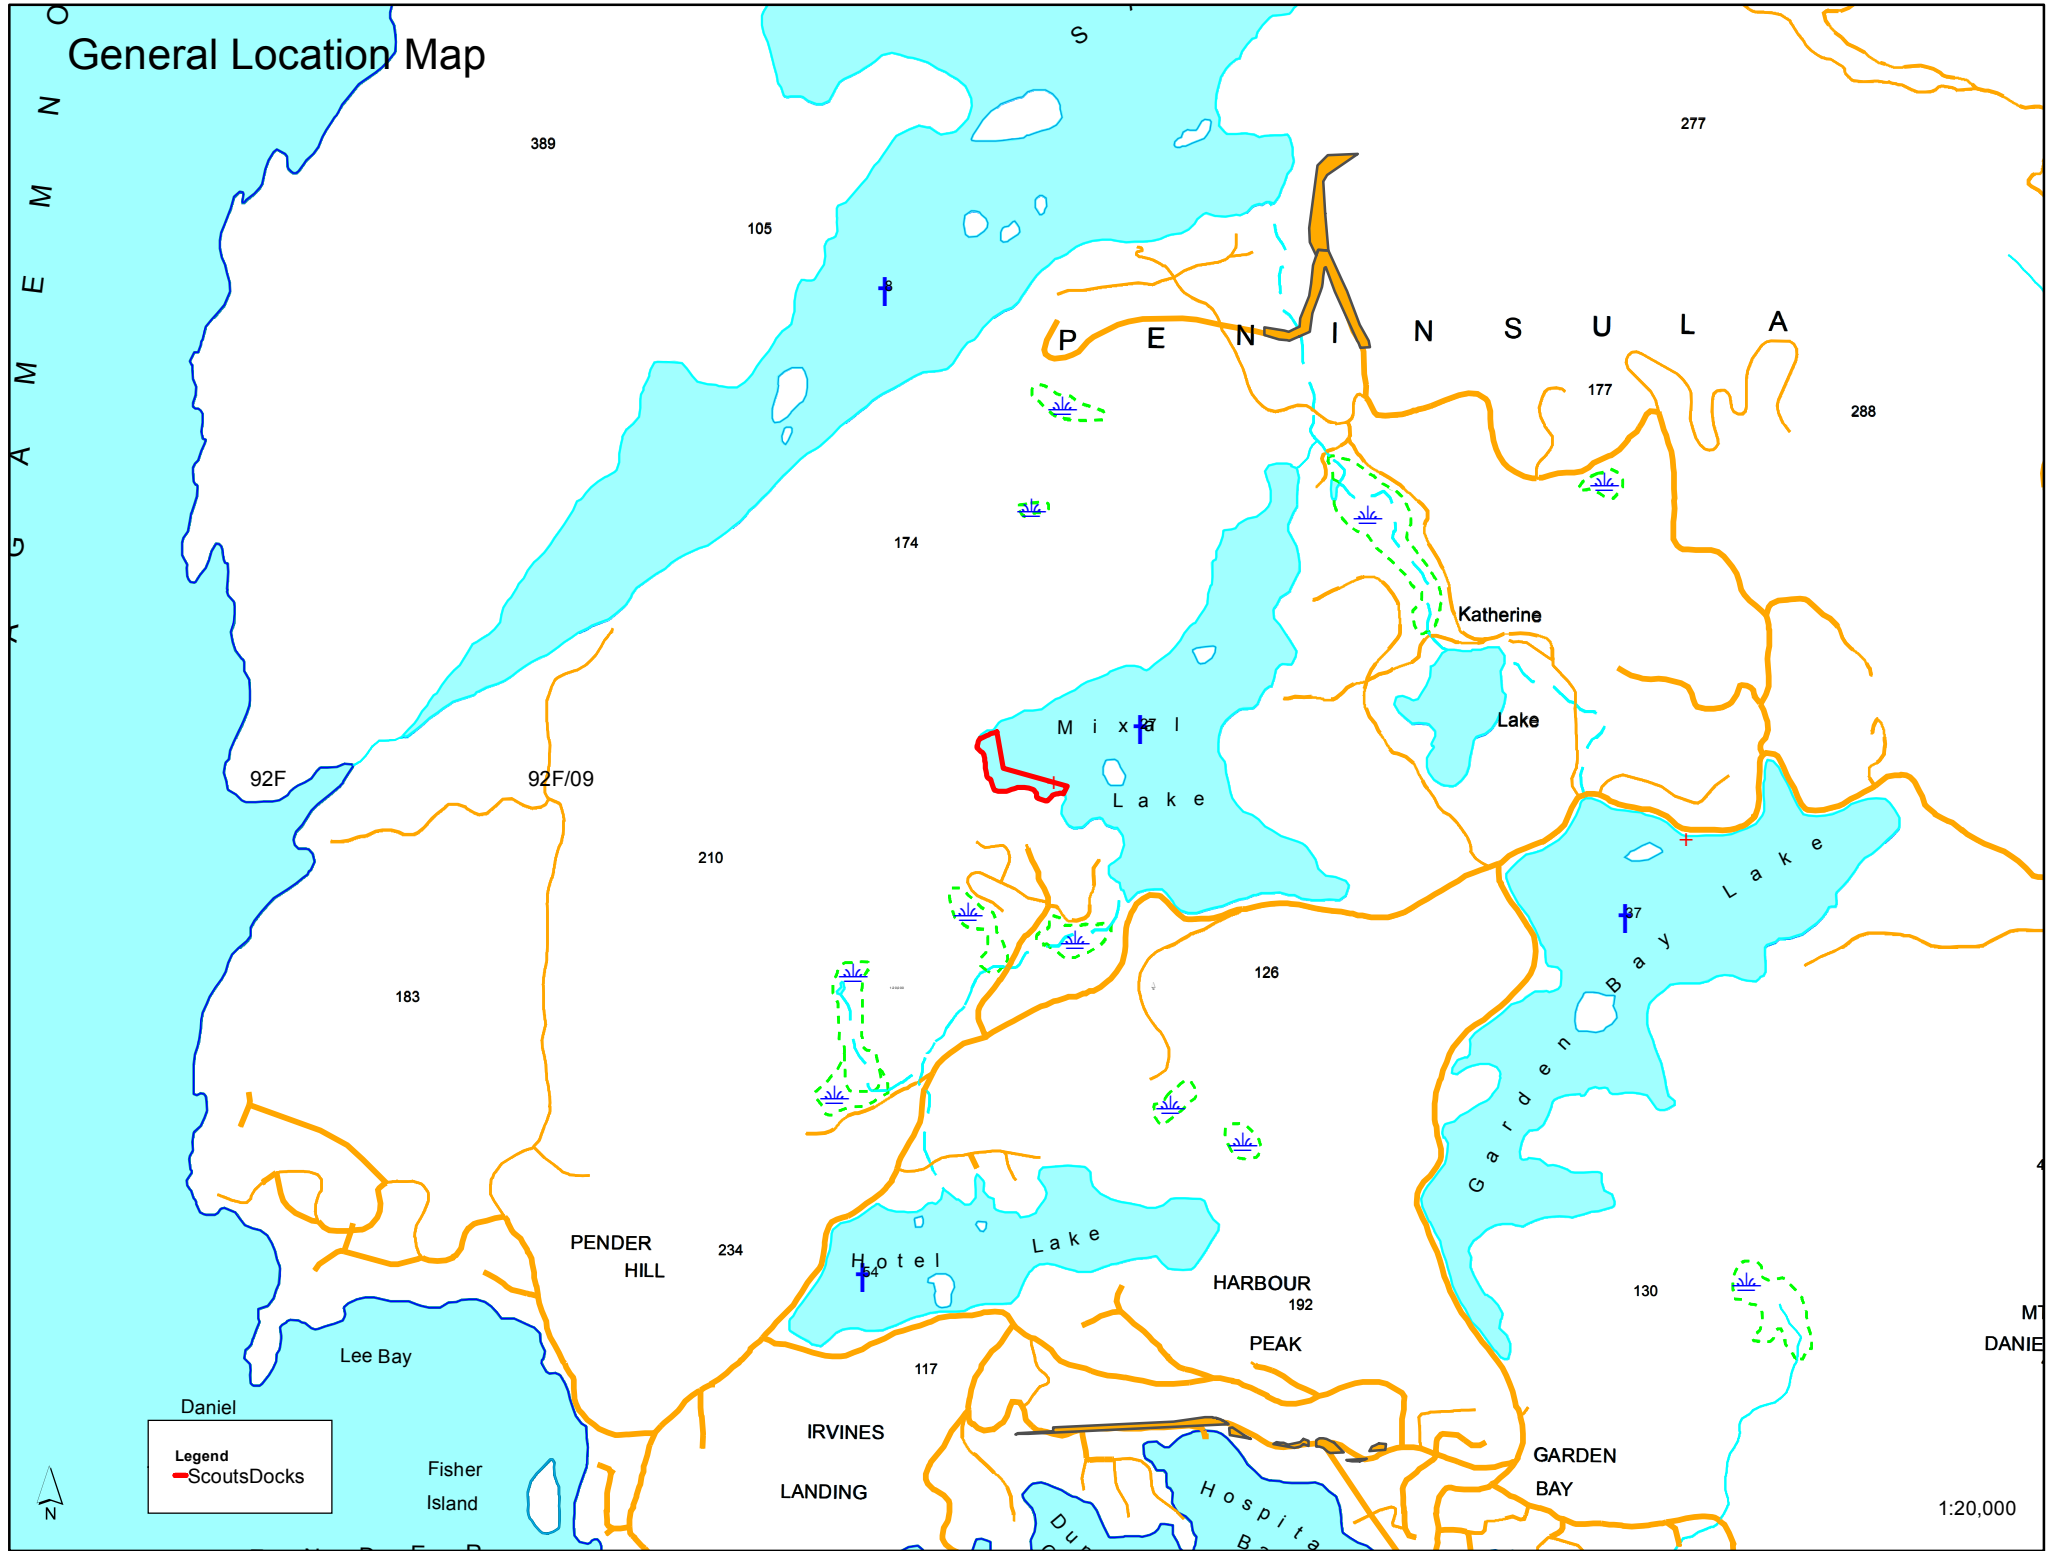

General Location Map

Legend
— ScoutsDocks

1:20,000