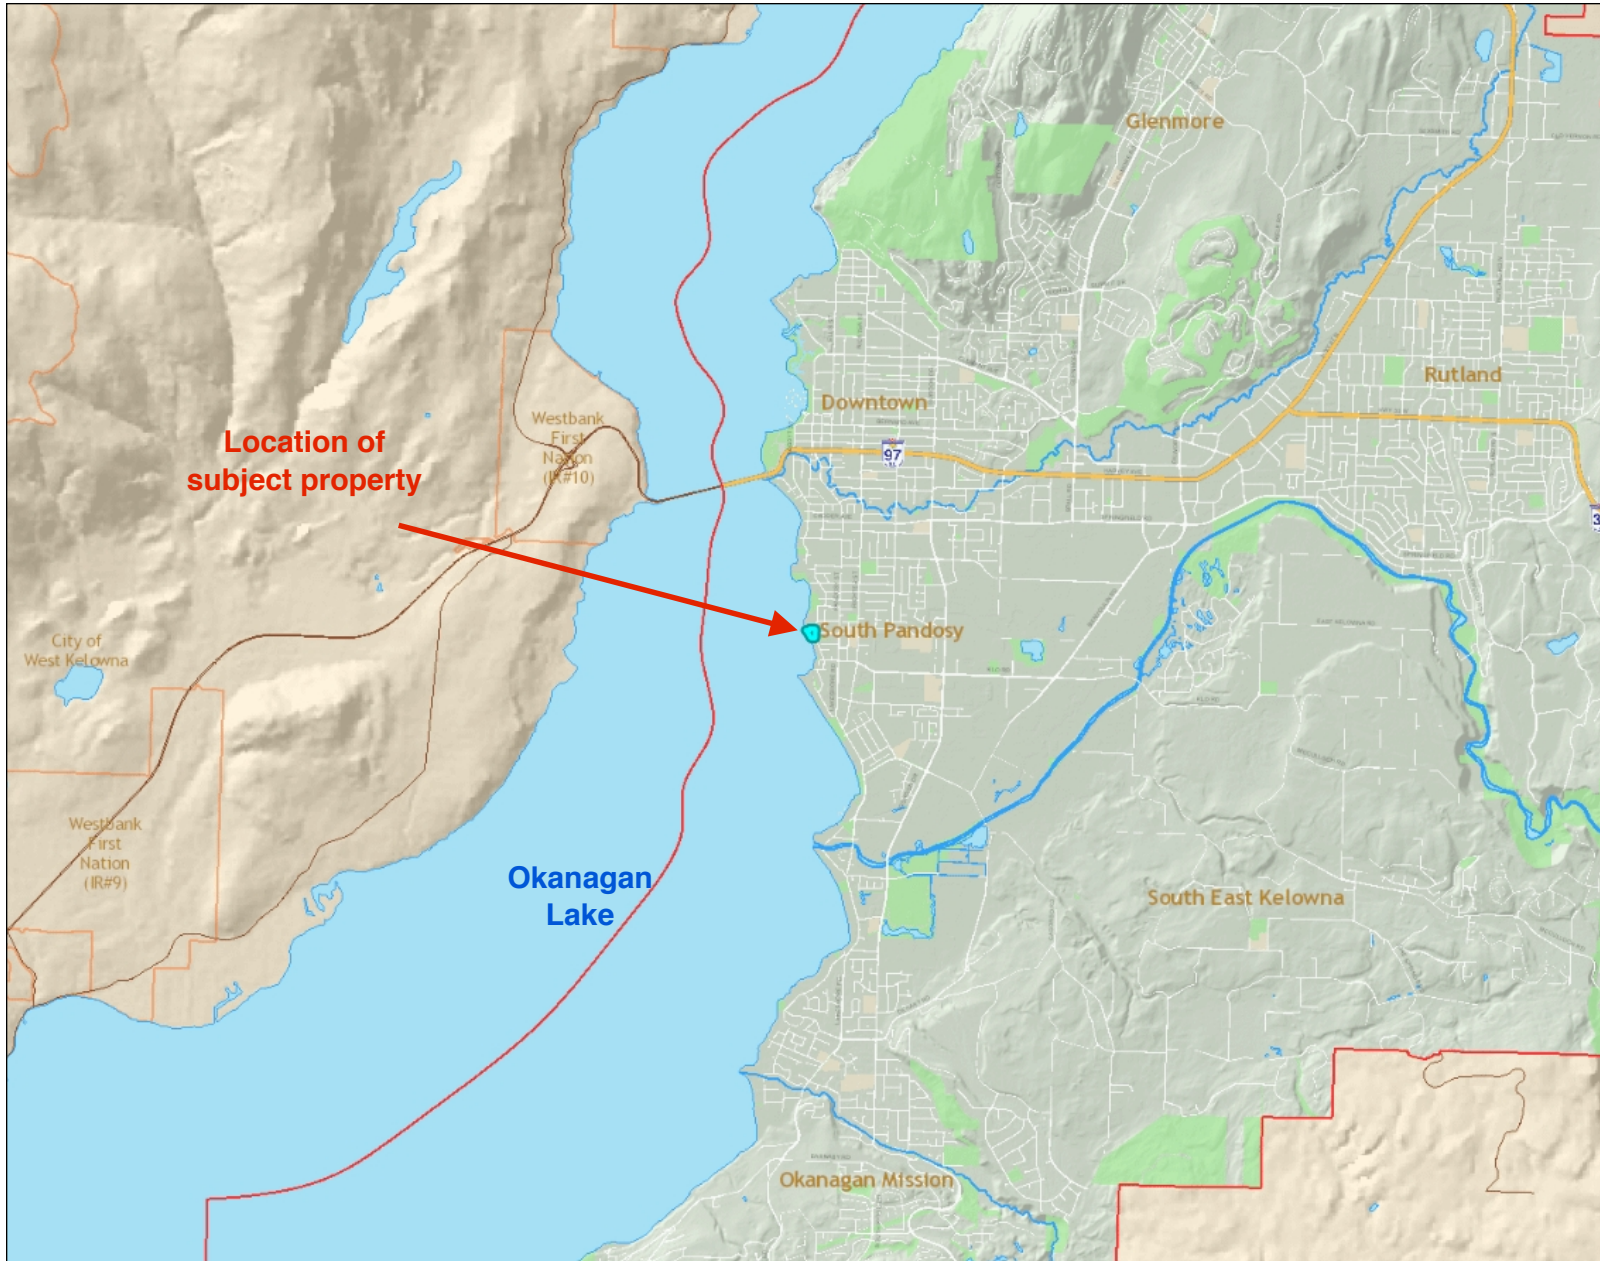

General location of strata moorage

Legend

Notes

0 2,210 4,420Meters

January 4, 2018

This map is for general information only. The City of Kelowna does not guarantee its accuracy, currency or completeness. All information should be verified.