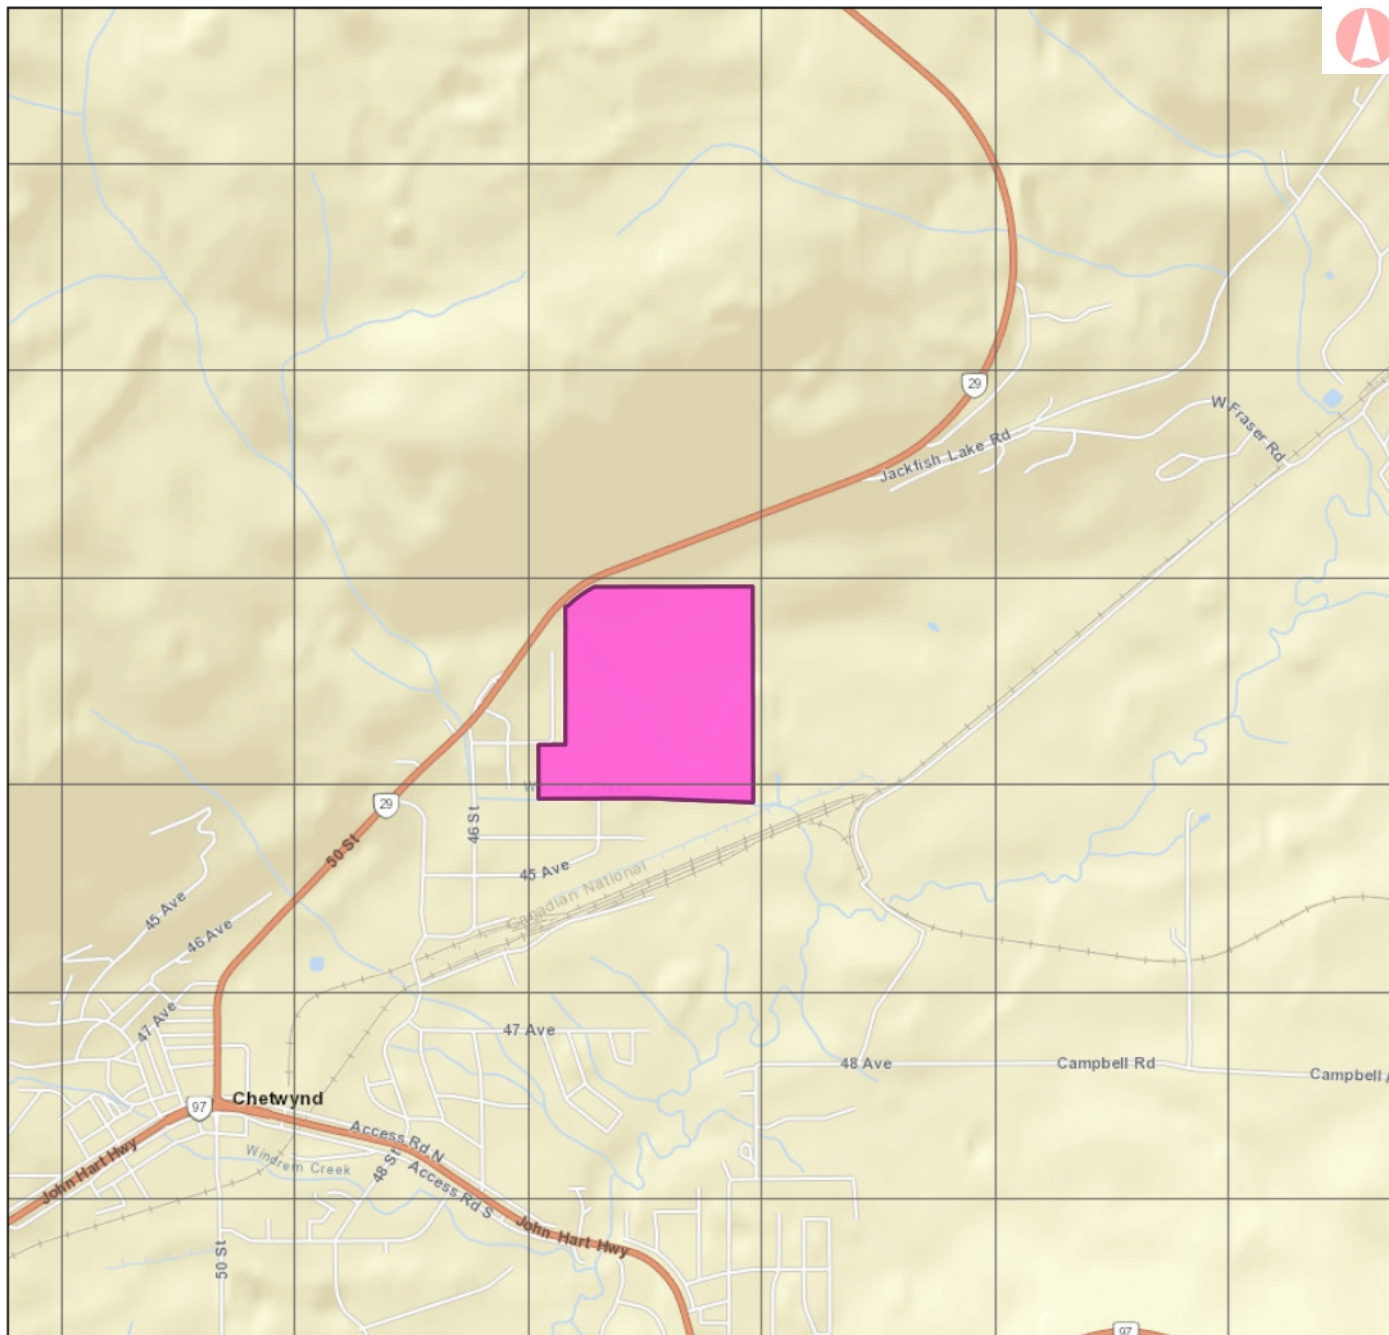

-121°38'20" -121°37'30" -121°36'40" -121°35'50" -121°35' -121°34'10"

-121°38'20" -121°37'30" -121°36'40" -121°35'50" -121°35' -121°34'10"

8015955 Map

Legend

1: 50,000

Copyright/Disclaimer

The material contained in this web site is owned by the Government of British Columbia and protected by copyright law. It may not be reproduced or redistributed without the prior written permission of the Province of British Columbia. To request permission to reproduce all or part of the material on this web site please complete the Copyright Permission Request Form which can be accessed through the Copyright Information Page.

CAUTION: Maps obtained using this site are not designed to assist in navigation. These maps may be generalized and may not reflect current conditions. Uncharted hazards may exist. DO NOT USE THESE MAPS FOR NAVIGATIONAL PURPOSES.

Datum: NAD83
 Projection: WGS_1984_Web_Mercator_Auxiliary_Sphere

Key Map of British Columbia