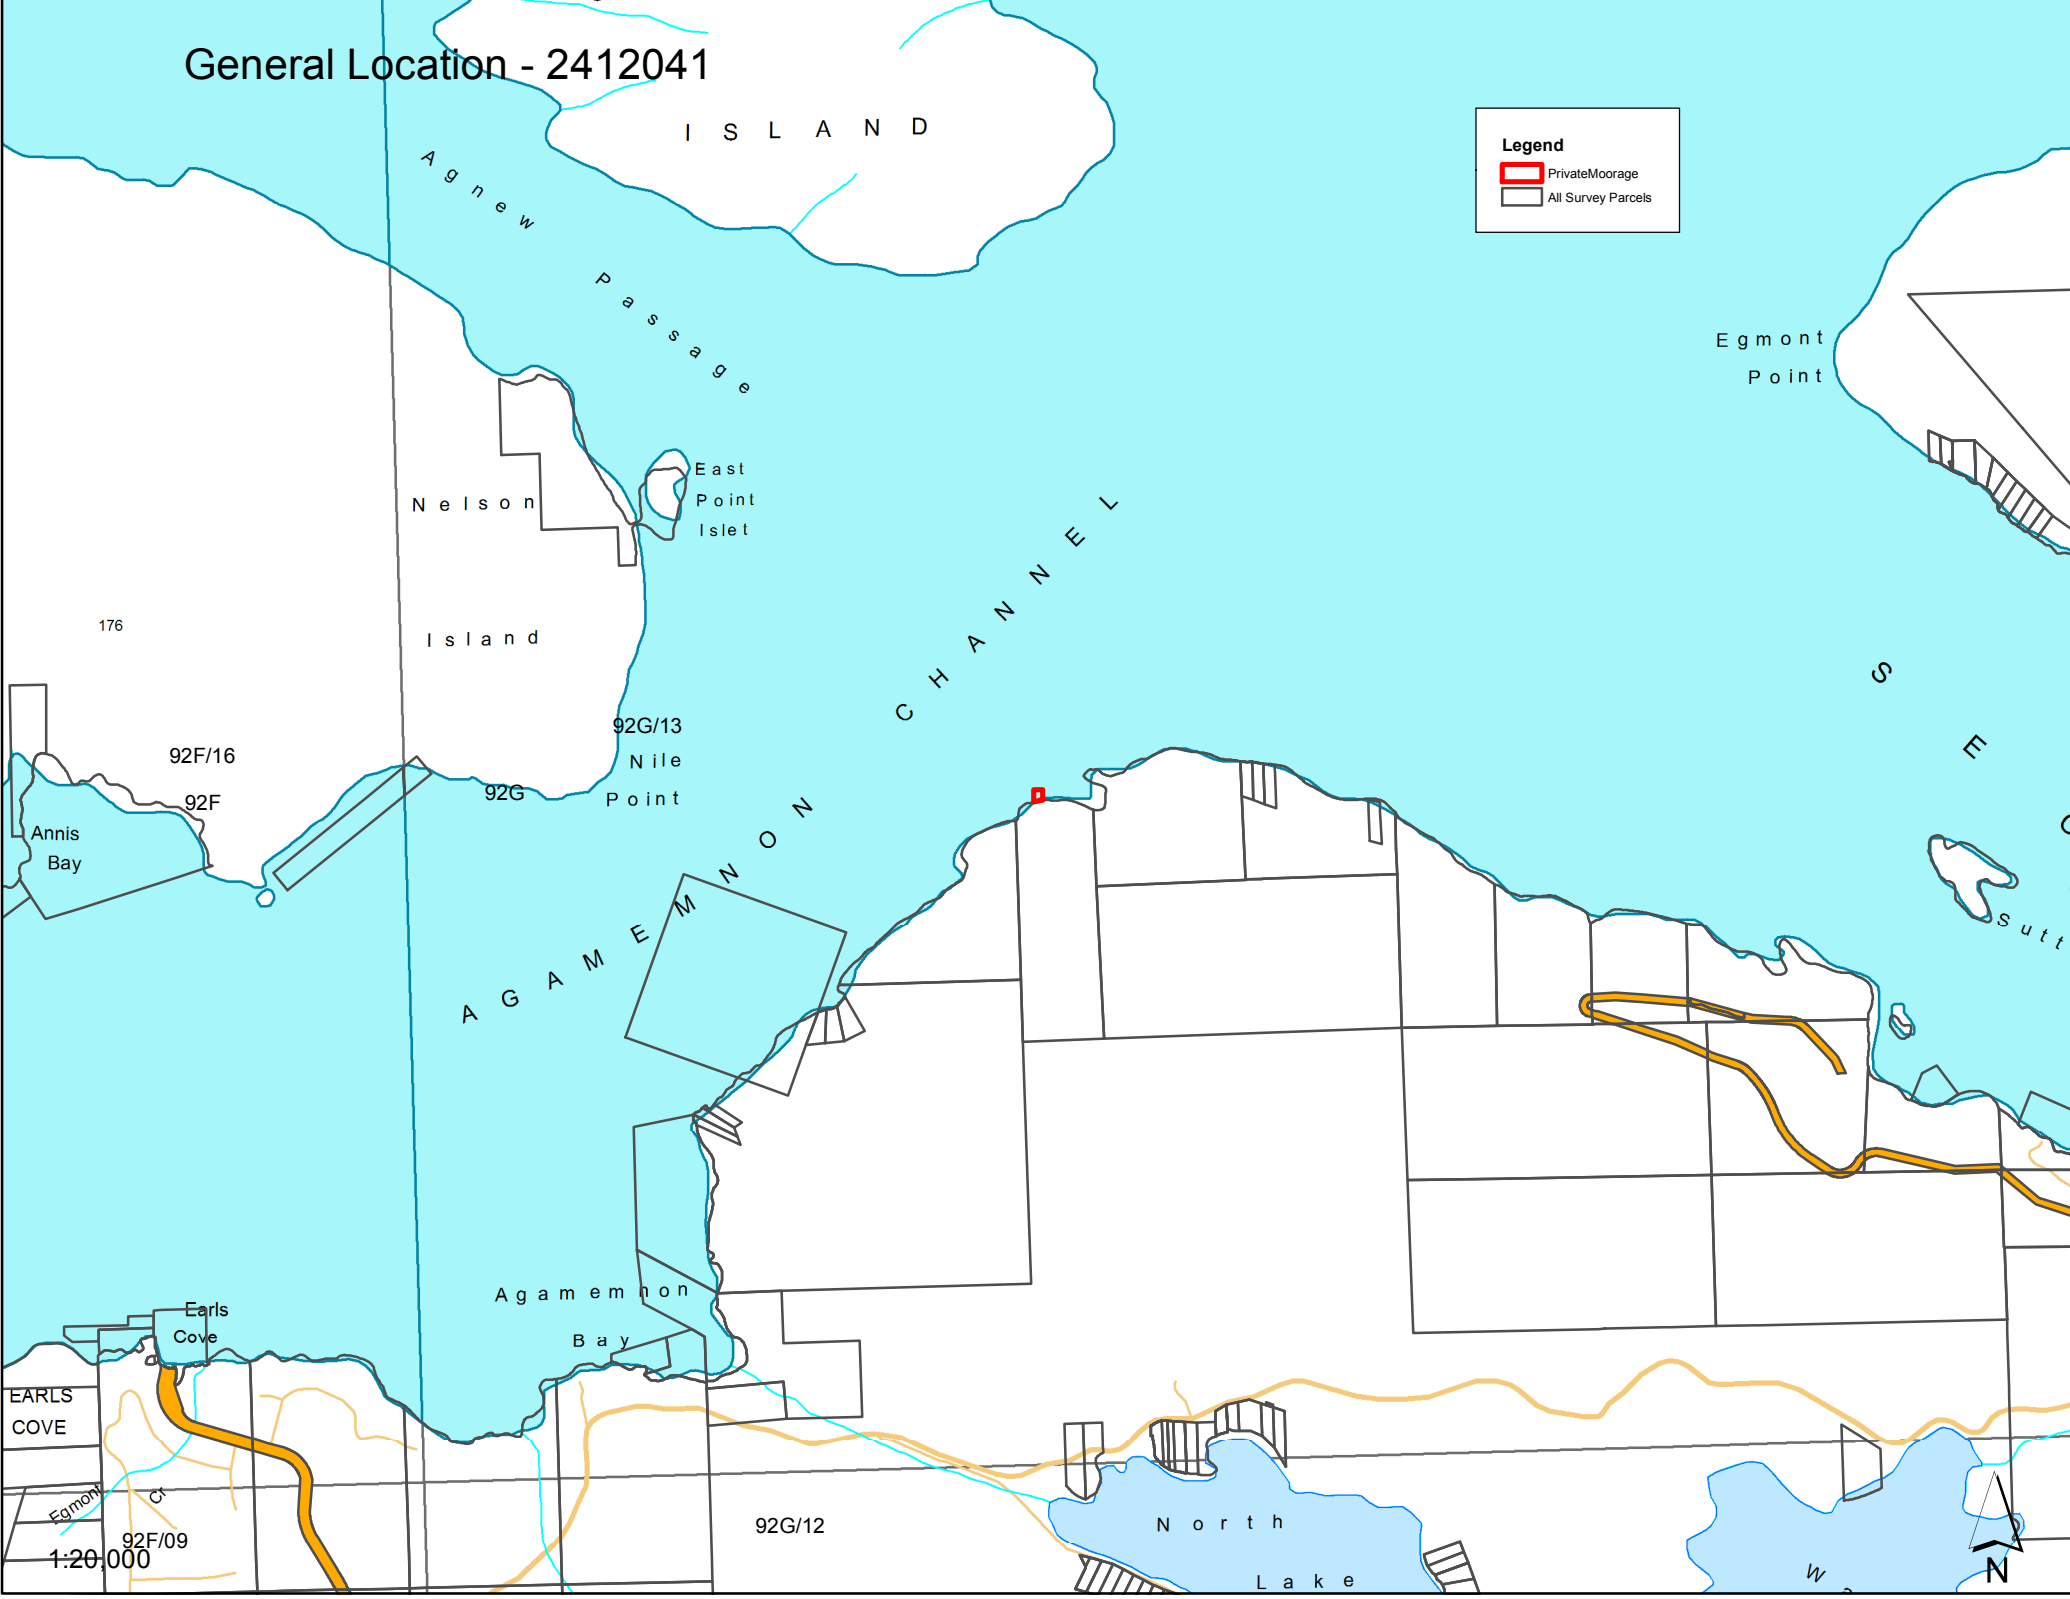

General Location - 2412041

Legend

- Private Moorage
- All Survey Parcels

EARLS COVE
1:20,000
92F/09

92G/12

North Lake