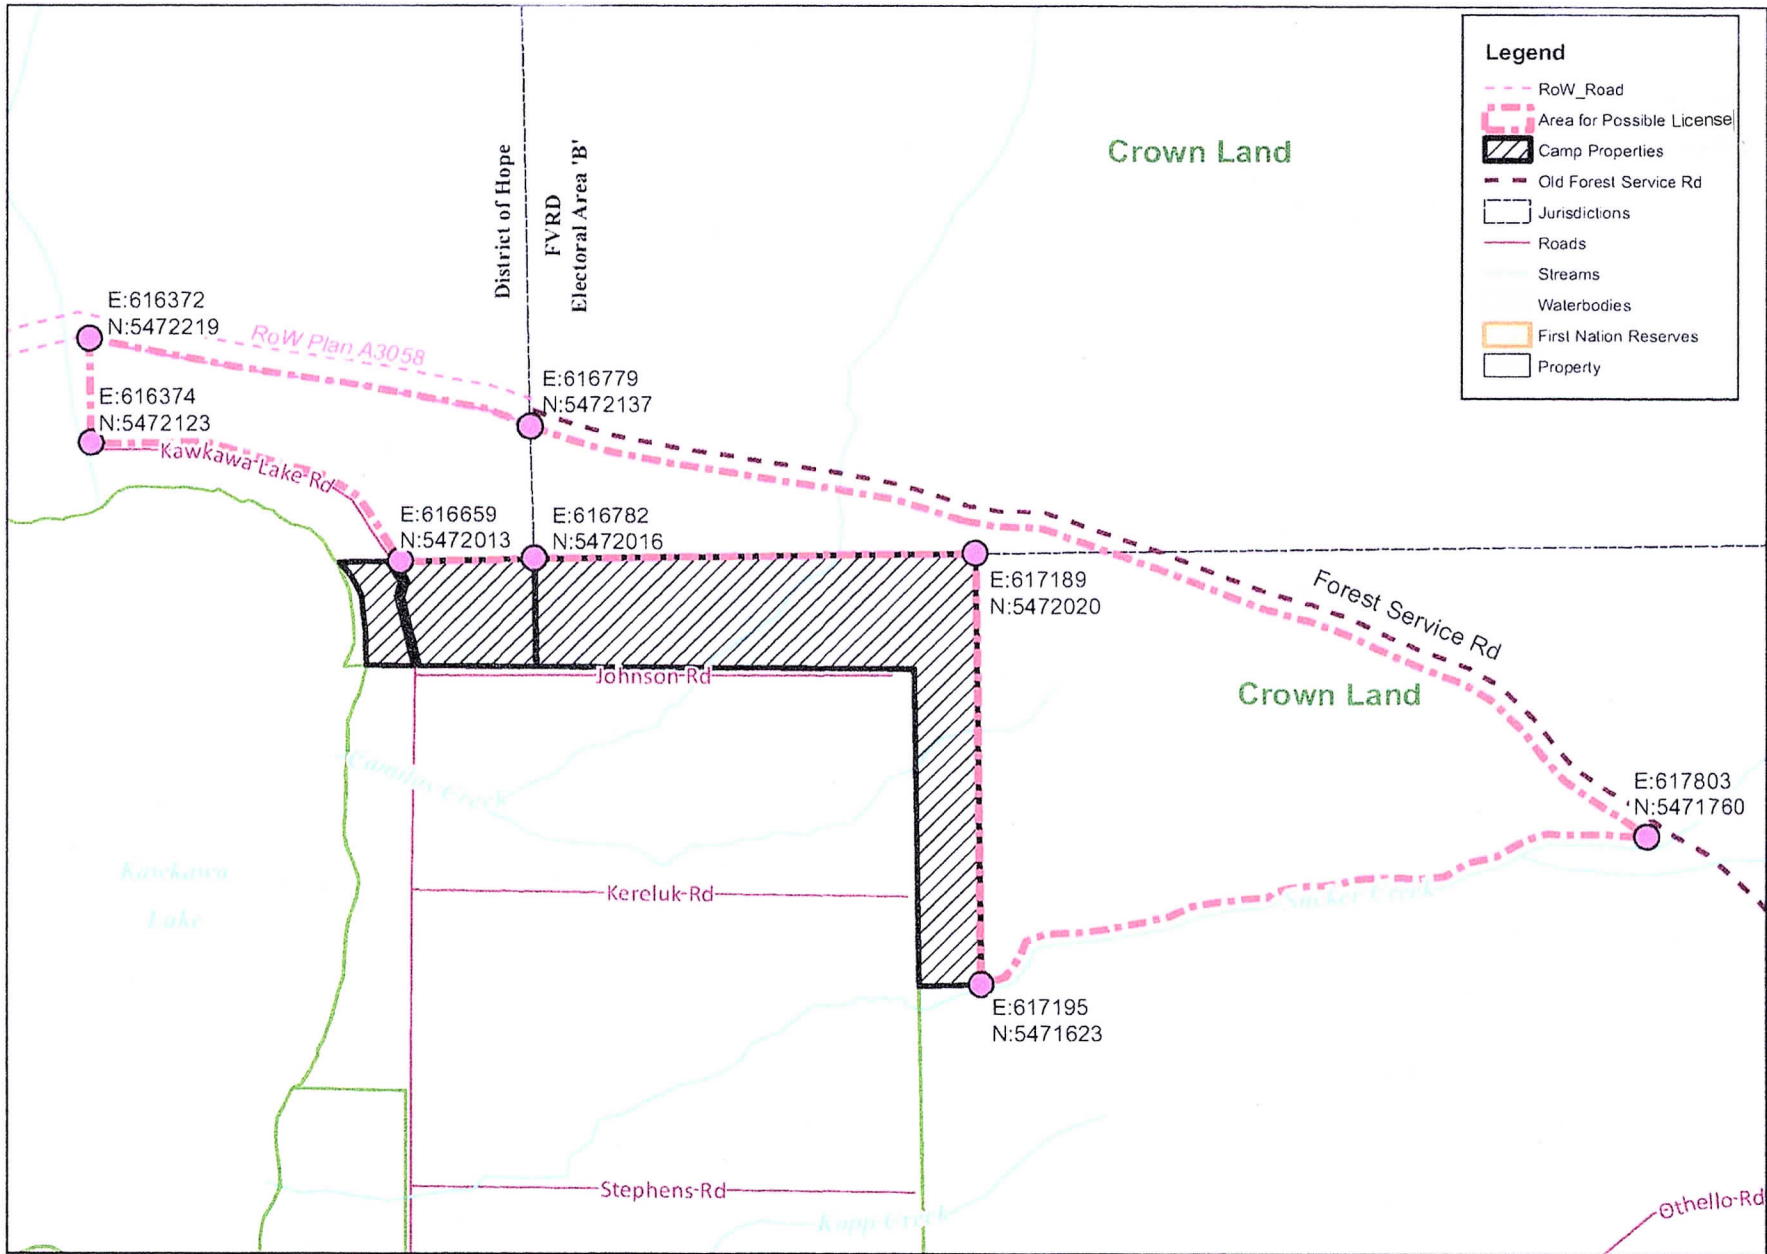

Map of Crown Land Licence for Kawkawa Camp

Map produced by the FVRD GIS Dept. July 2018
 This map is for information purposes only,
 and is not a legal document.
 All measurements are approximate and should be confirmed on site.

Scale:
 1:6,000