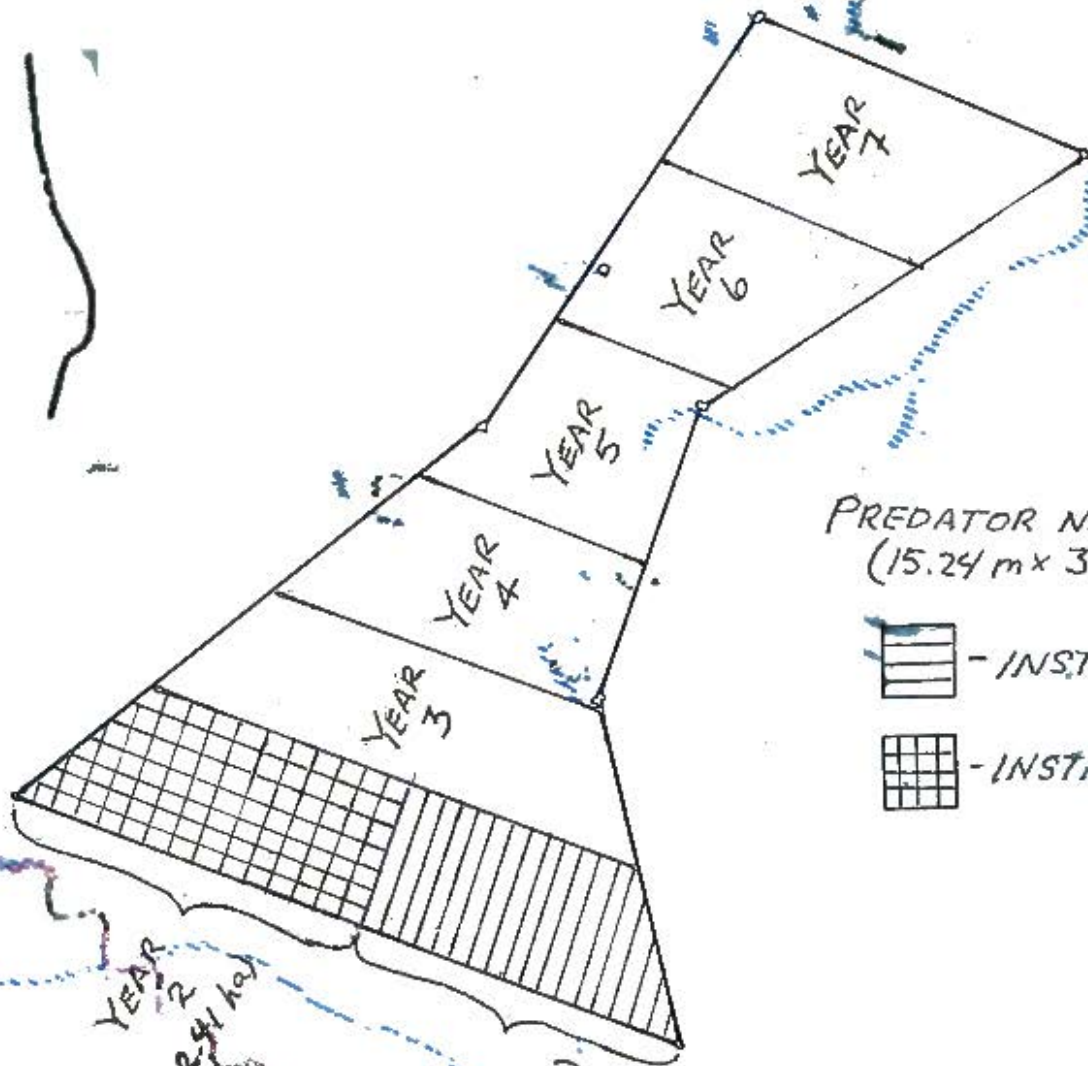

### 3. TOP VIEW OPERATIONAL DIAGRAM

PREDATOR NET PANELS  
(15.24 m x 30.48 m)

-  - INSTALLED YEAR 1
-  - INSTALLED YEAR 2

YEAR 2  
(~2.41 ha)

YEAR 1  
(~2.41 ha)

8

Preed  
Harbo