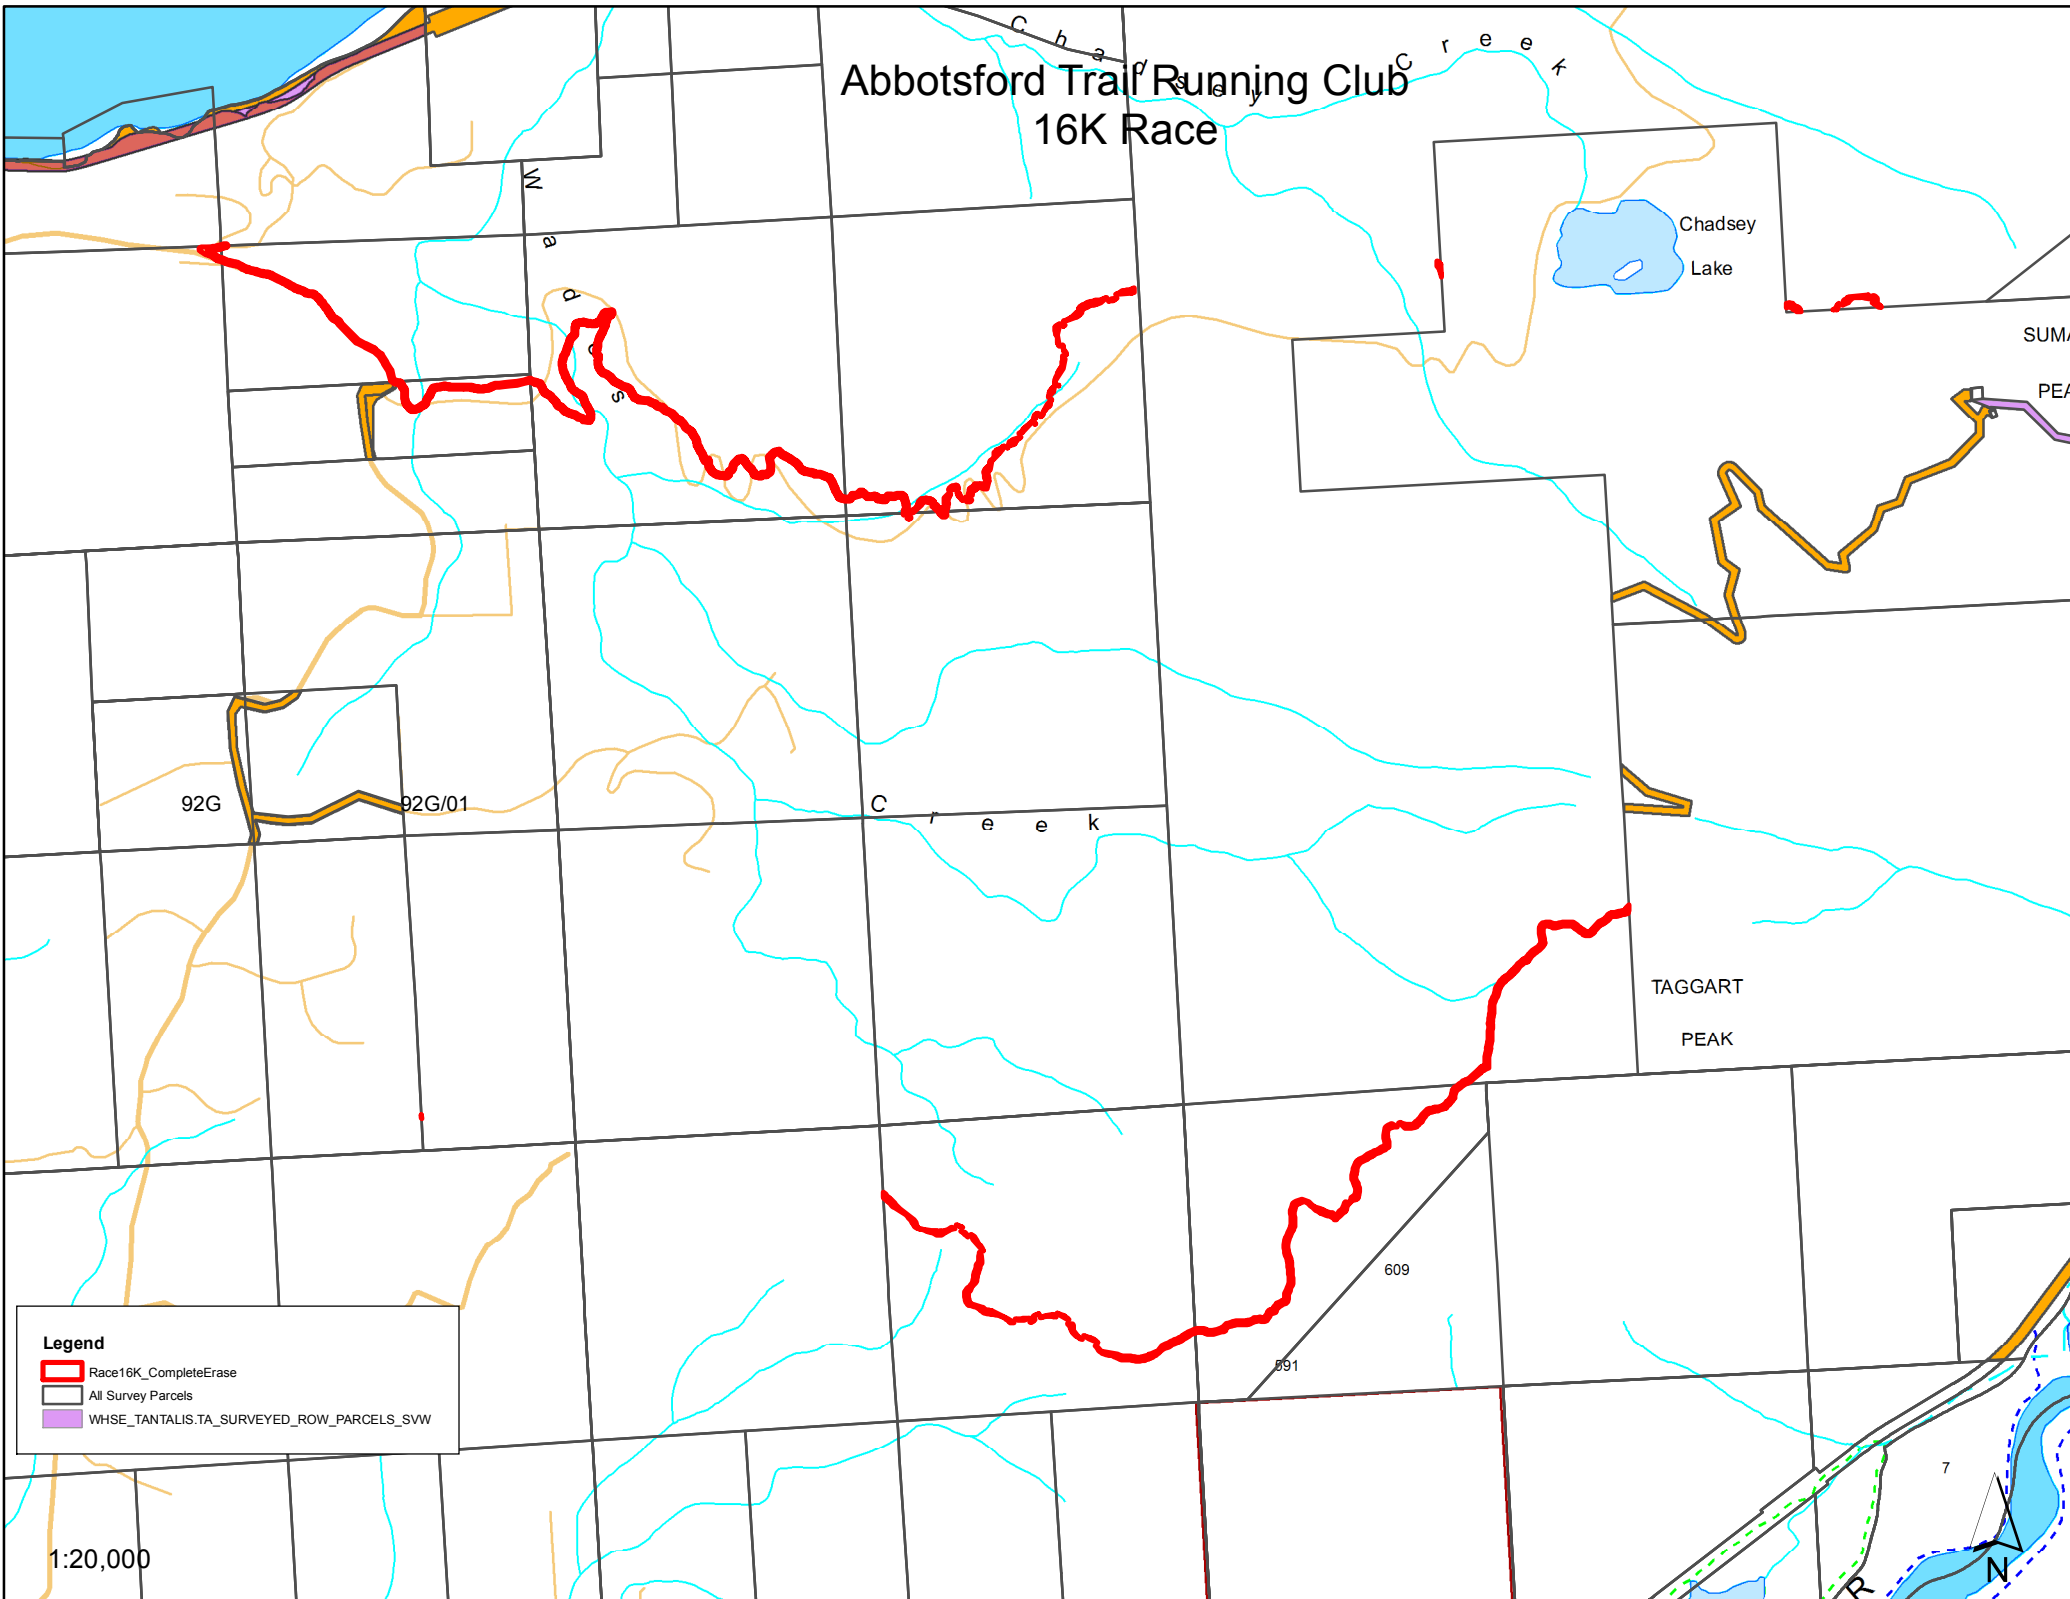

Abbotsford Trail Running Club 16K Race

Legend

-  Race16K_CompleteErase
-  All Survey Parcels
-  WHSE_TANTALIS.TA_SURVEYED_ROW_PARCELS_SWW

1:20,000

N