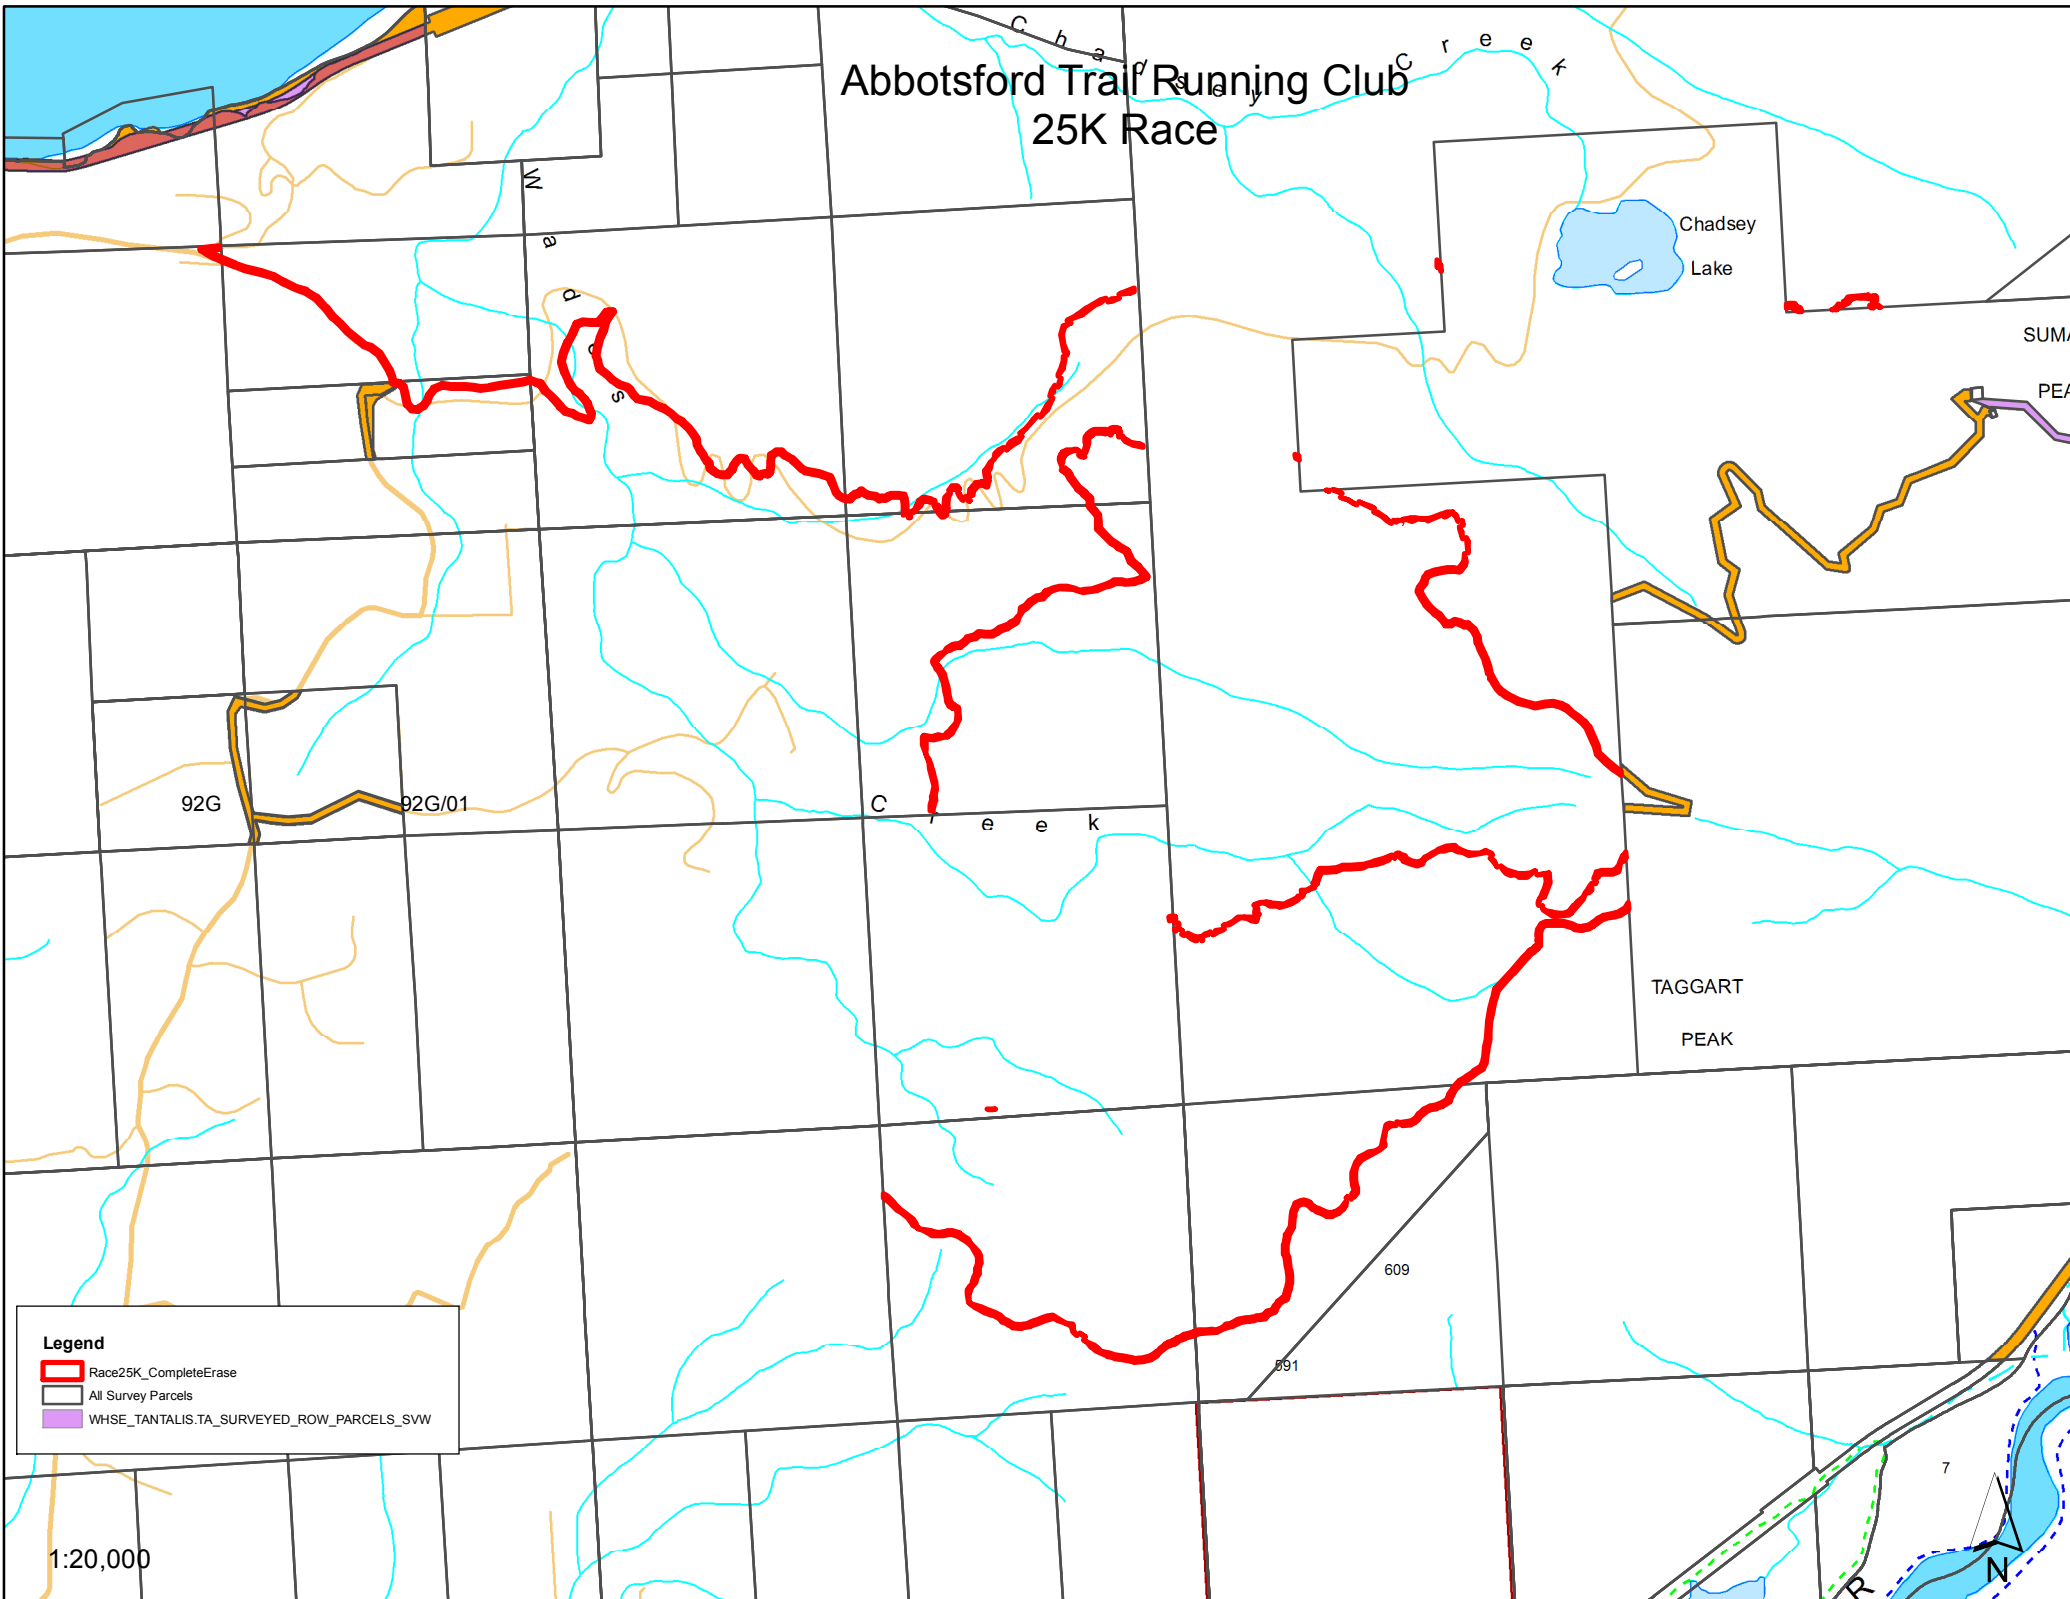

Abbotsford Trail Running Club 25K Race

Legend

-  Race25K_CompleteErase
-  All Survey Parcels
-  WHSE_TANTALIS.TA_SURVEYED_ROW_PARCELS_SWW

1:20,000

N