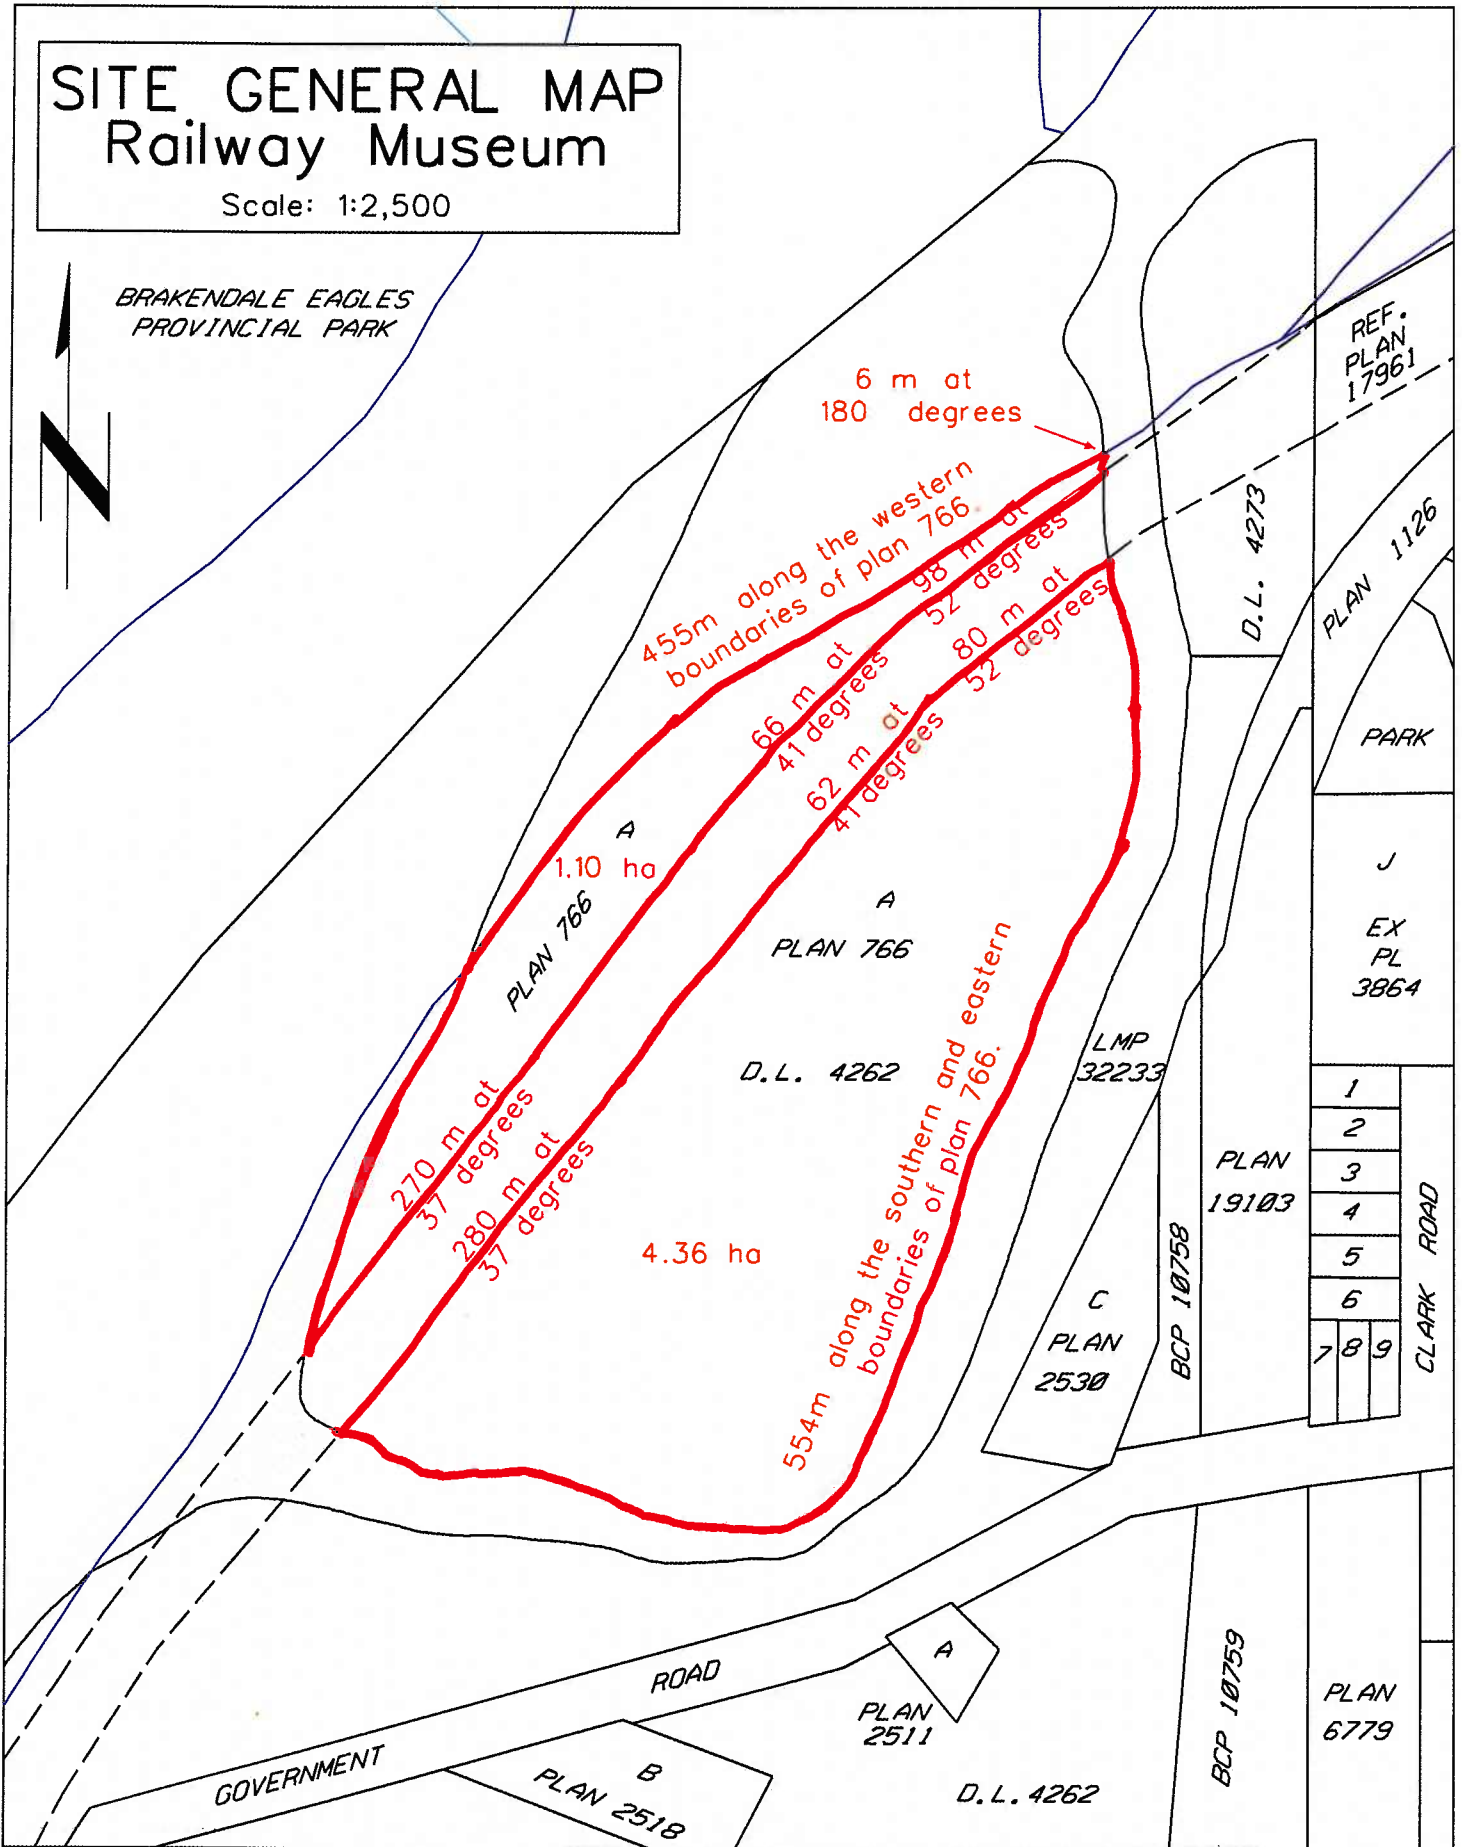

# SITE GENERAL MAP Railway Museum

Scale: 1:2,500

BRAKENDALE EAGLES  
PROVINCIAL PARK

✓