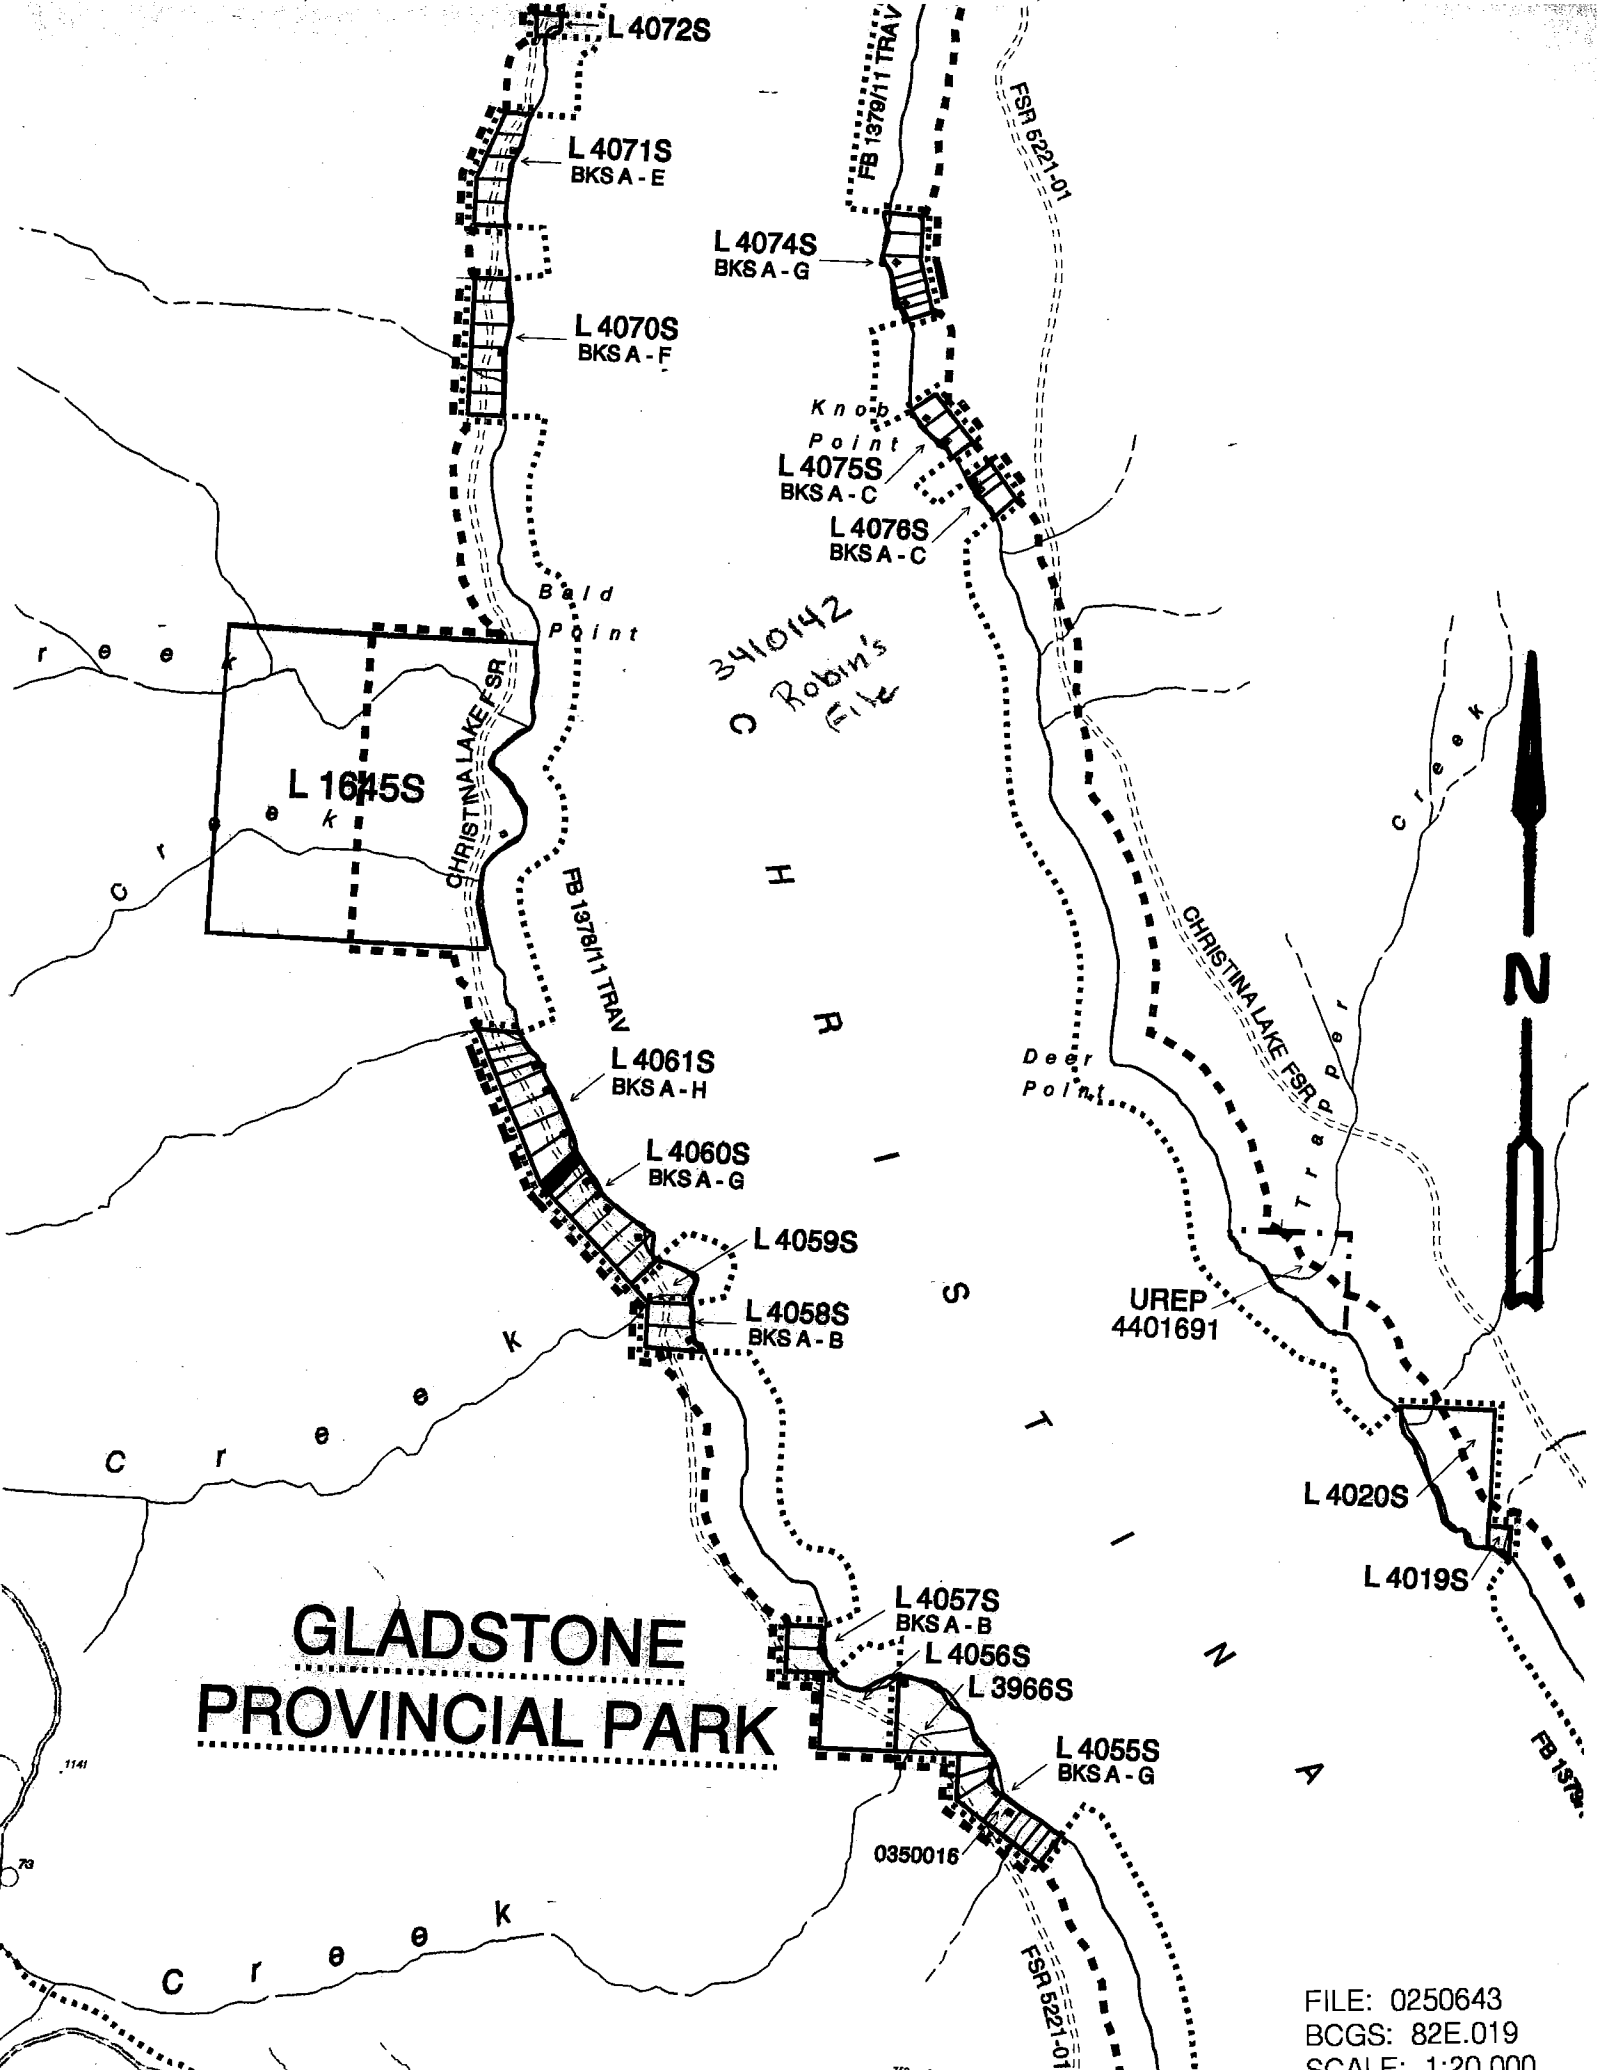

GLADSTONE PROVINCIAL PARK

FILE: 0250643
BCGS: 82E.019
SCALE: 1:20,000