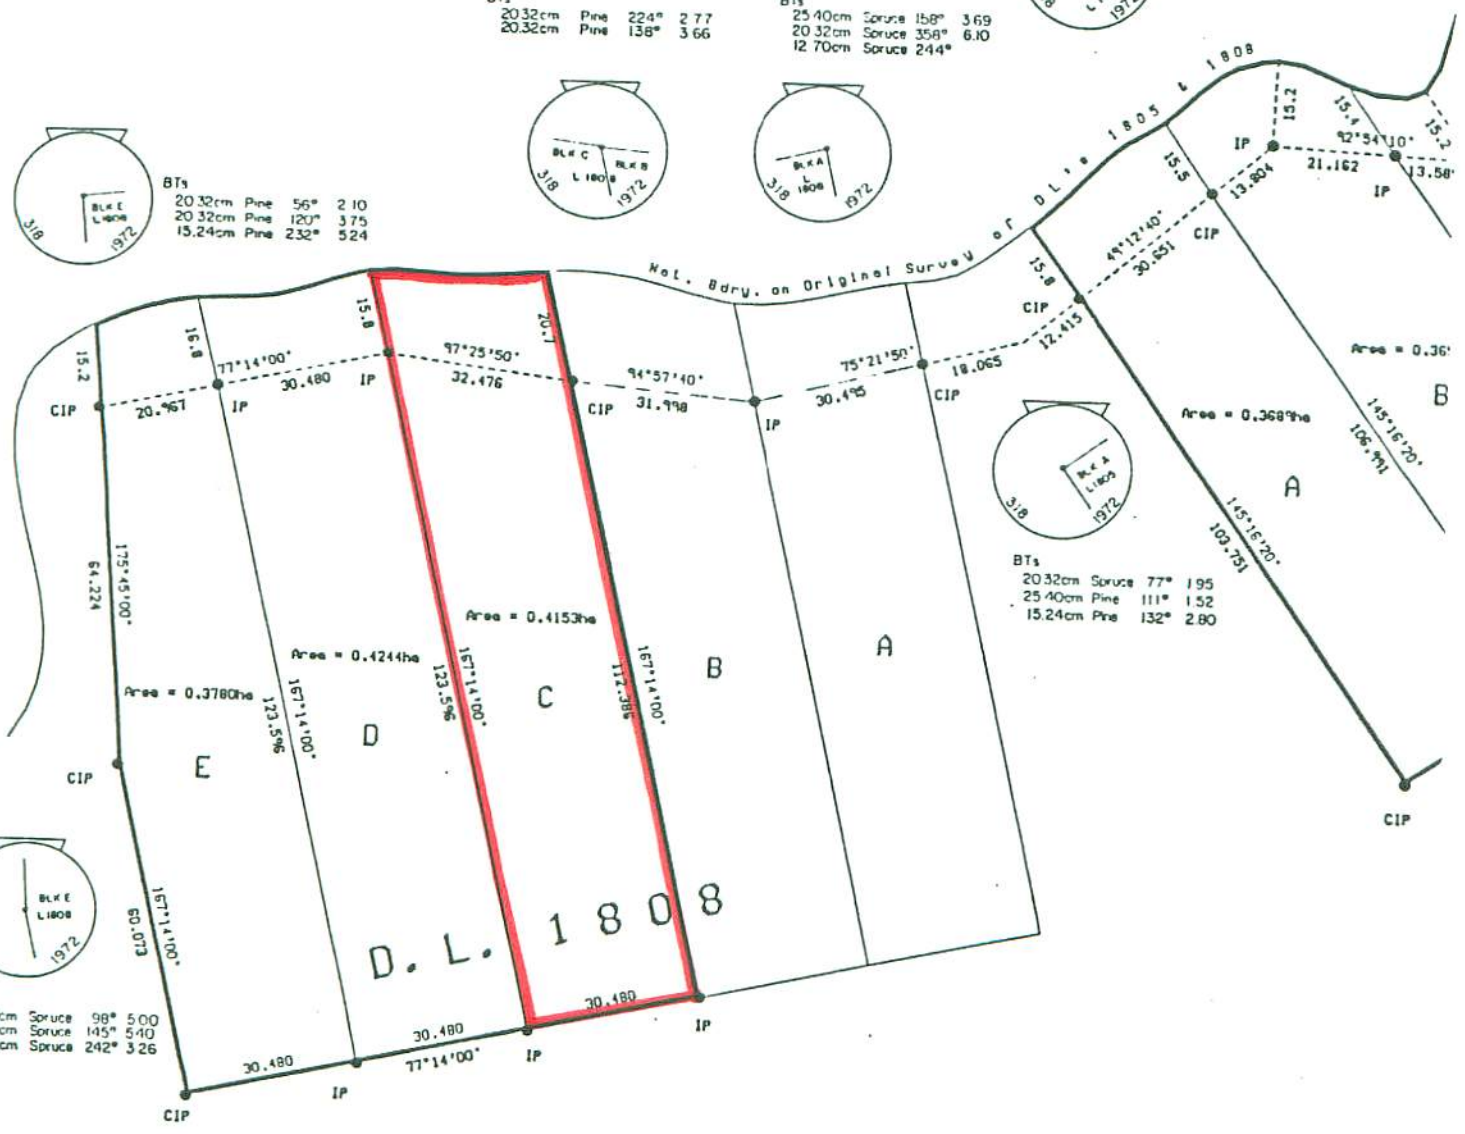

# Wolloper Lake

BTs  
 15.24cm Spruce 169° 2.44  
 15.24cm Spruce 94° 4.88

BTs  
 20.32cm Pine 224° 2.77  
 20.32cm Pine 138° 3.66

BTs  
 25.40cm Spruce 158° 3.69  
 20.32cm Spruce 358° 6.10  
 12.70cm Spruce 244°

BTs  
 20.32cm Pine 56° 2.10  
 20.32cm Pine 120° 3.75  
 15.24cm Pine 232° 5.24

Ts  
 20.32cm Spruce 98° 5.00  
 25.40cm Spruce 145° 5.10  
 20.32cm Spruce 242° 3.26

BTs  
 20.32cm Spruce 77° 1.95  
 25.40cm Pine 111° 1.52  
 15.24cm Pine 132° 2.80

PORTION OF PLAN REDRAWN  
 BY THE SURVEYOR GENERAL