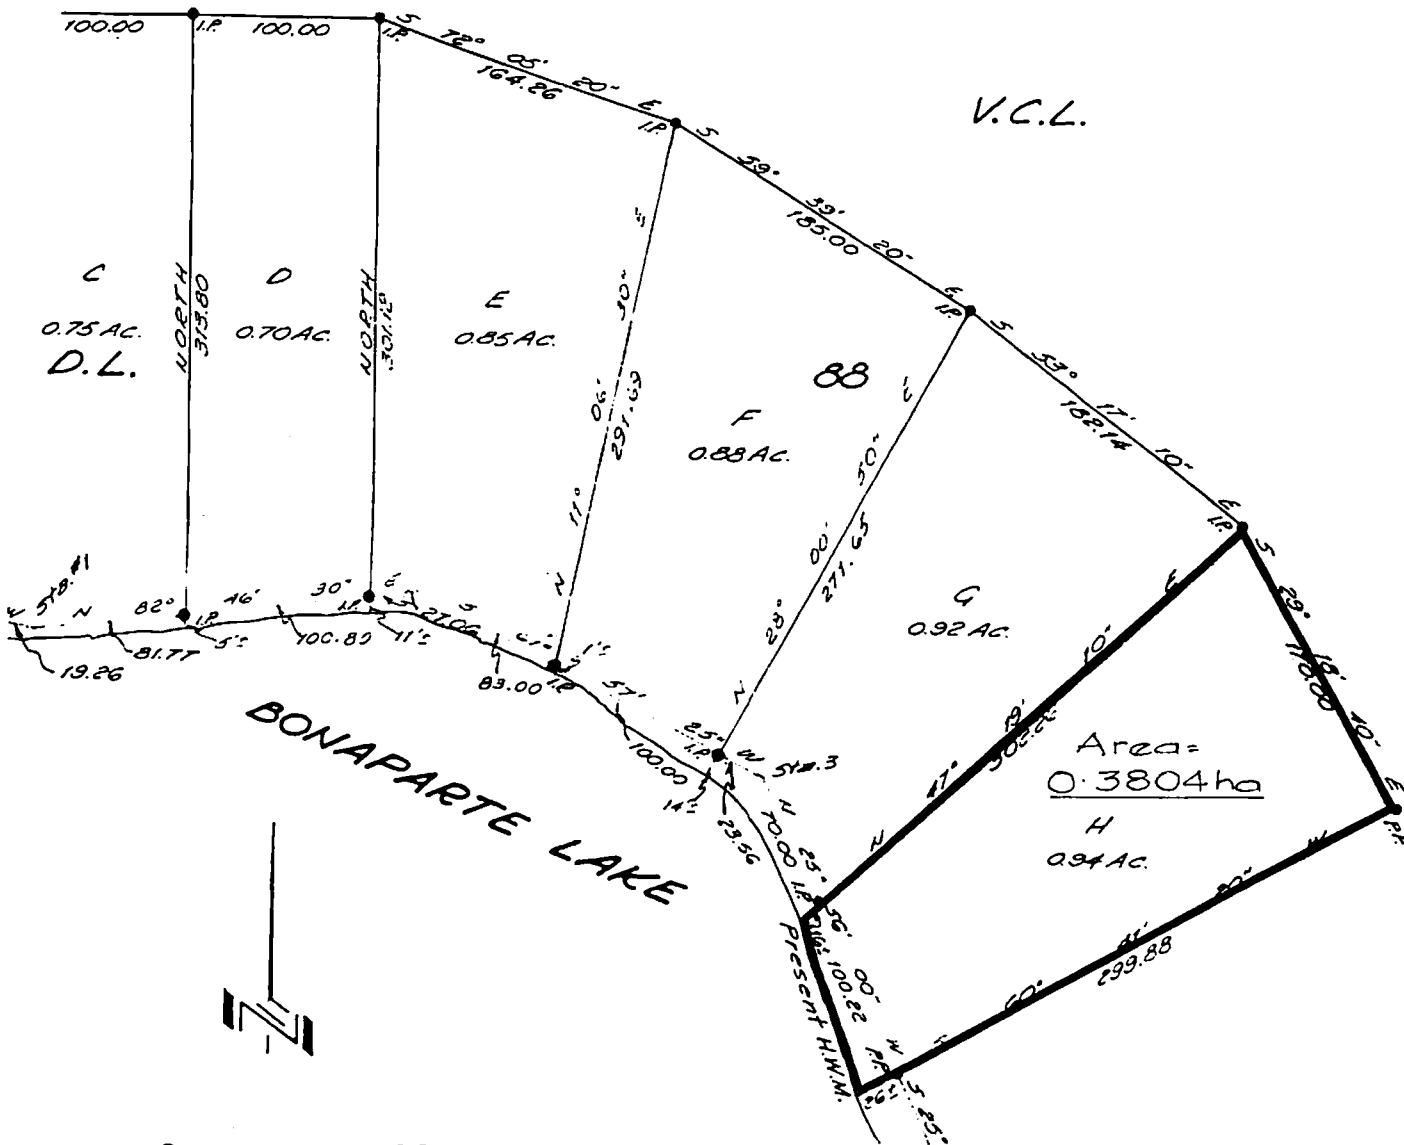

1.1 Legal Description

Block H of District Lot 88, Kamloops Division of Yale District.

1.2 Sketch Plan

Scale 1 Inch = 100 Feet

COMPILED FROM OFFICIAL PLAN G.T.859