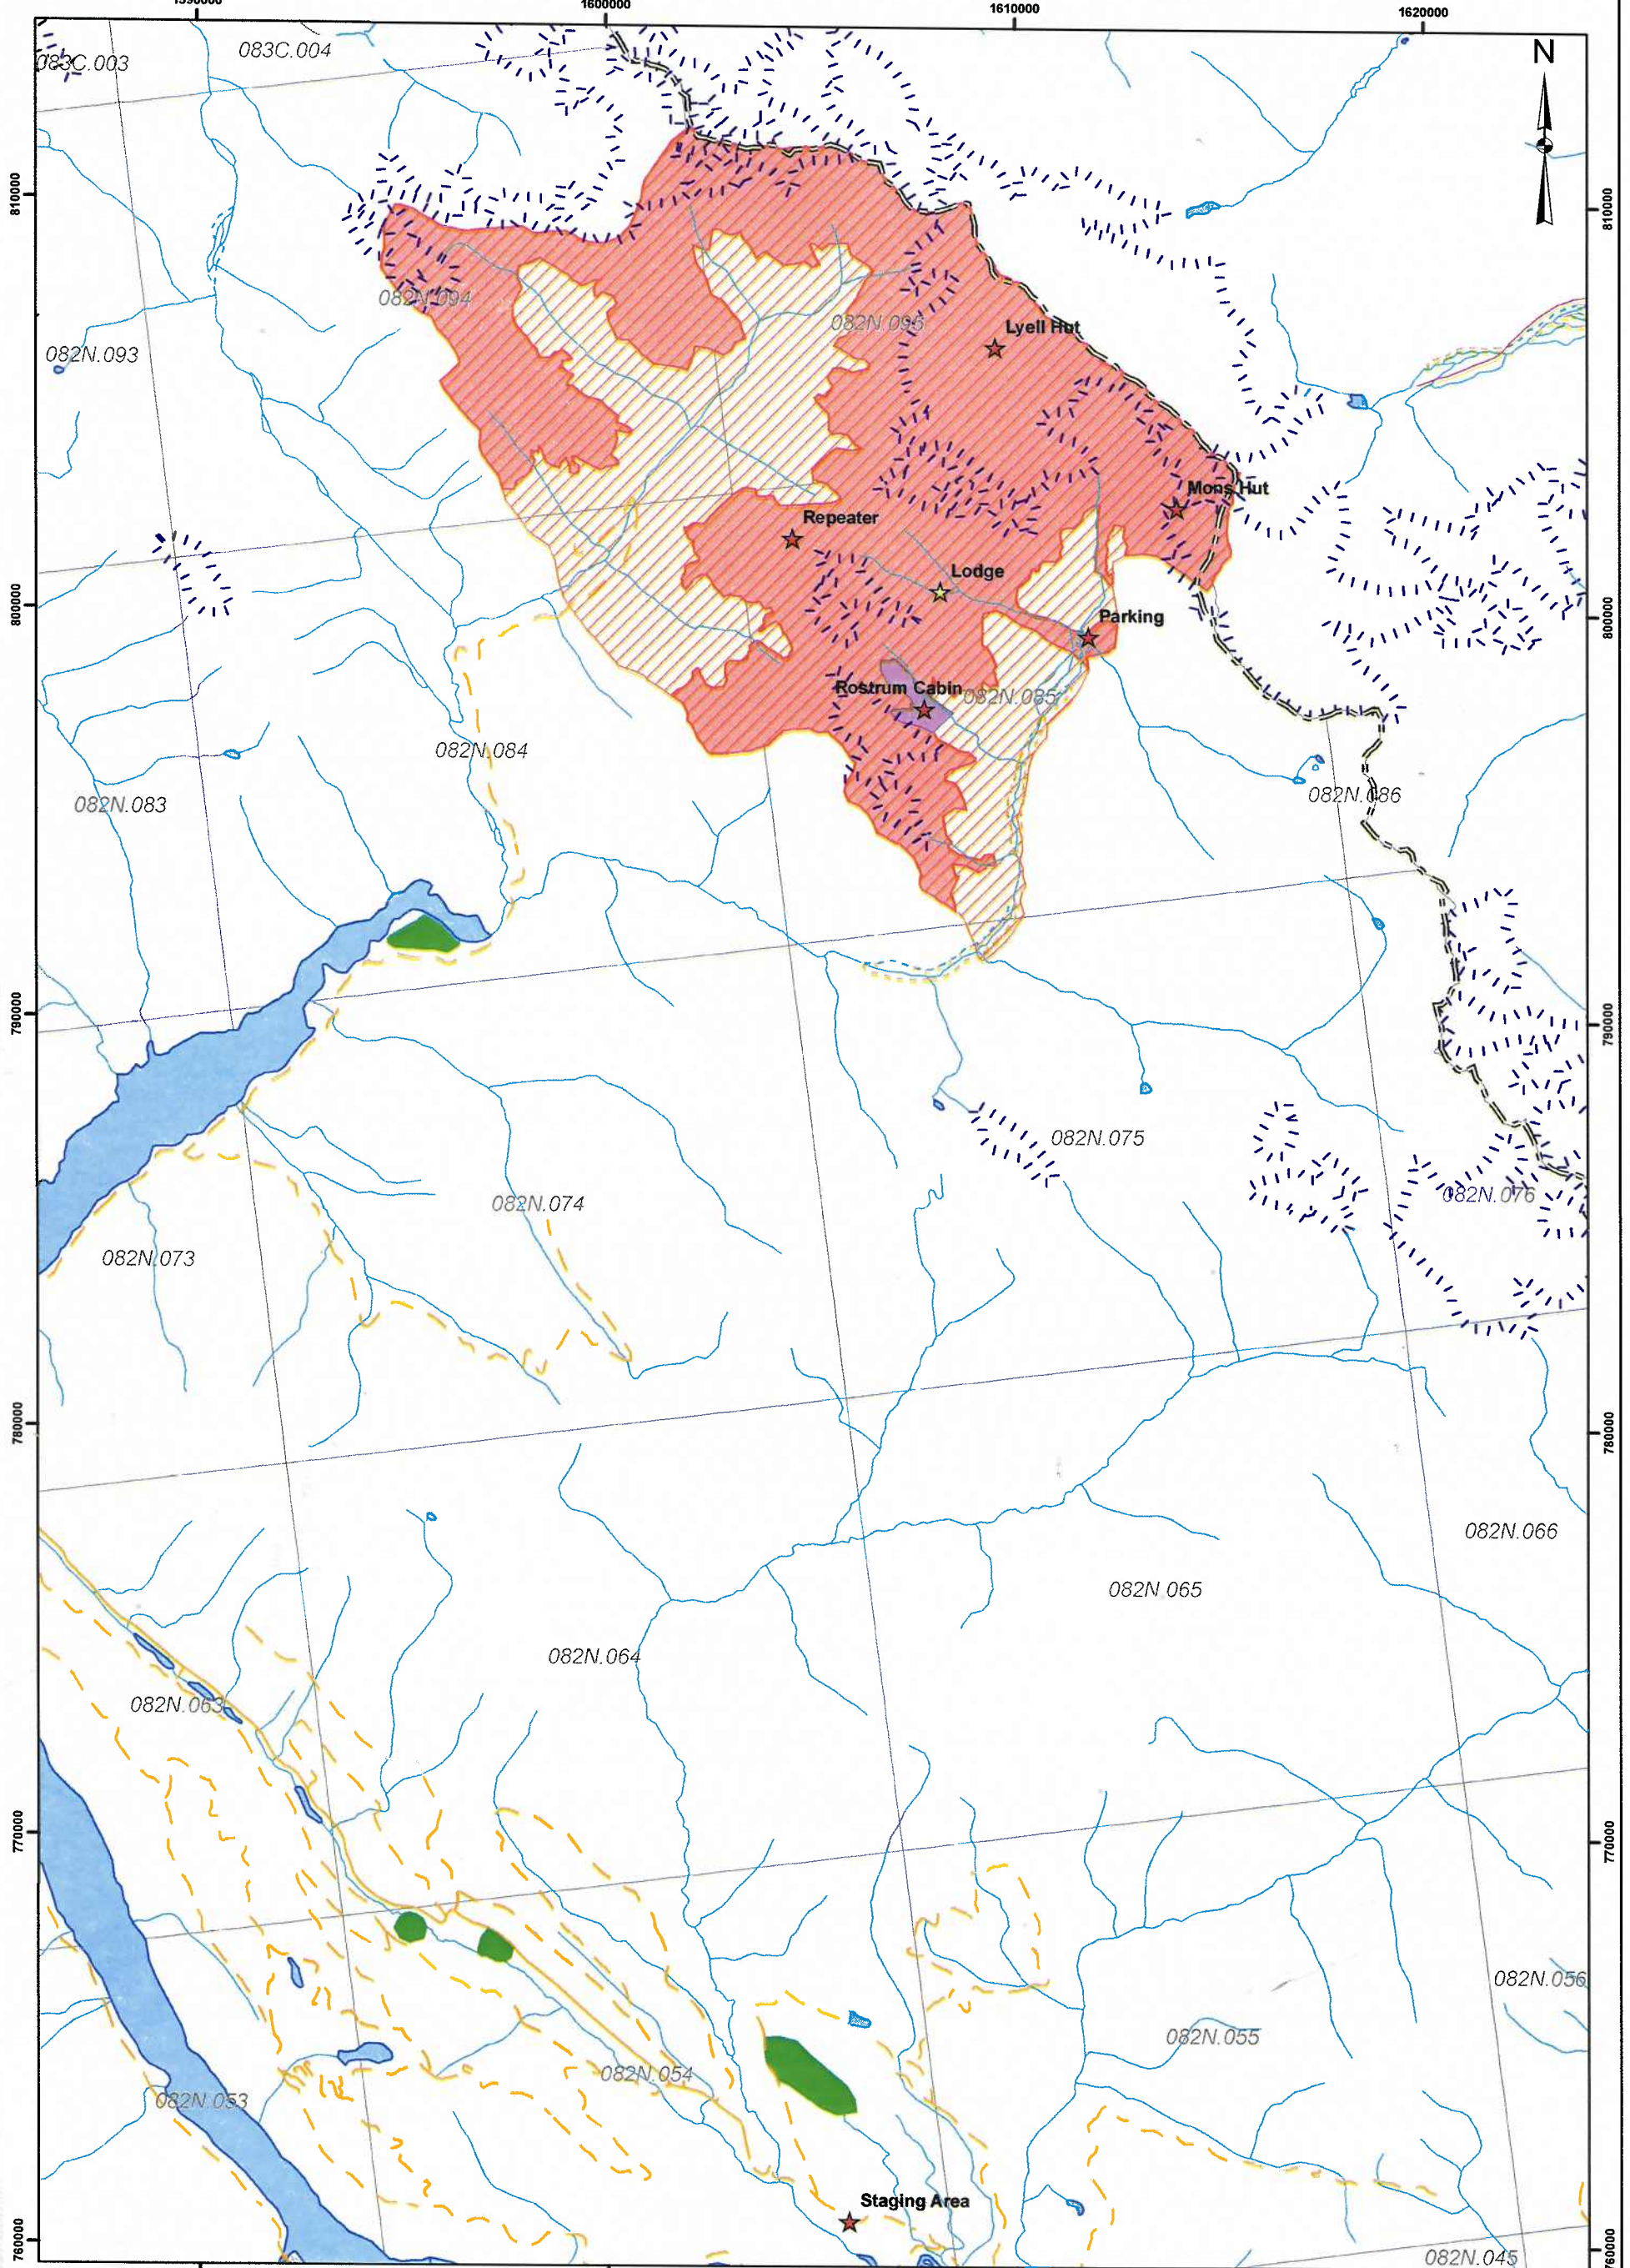

4404258 - Icefall Lodge - Proposed Summer Ammended Area - Detailed View

Legend

Intensive Use Sites - 7.27 ha

- ★ Amendments - 4.27 ha
- ★ Existing - 3.0 ha
- Proposed Ammended Area - 124.94 ha
- Summer - Hiking and Mountaineering - 14,088 ha
- Winter - Ski Touring - 21,385 ha

Projection: Nad 83 BC Environment Albers

Scale 1:150,000