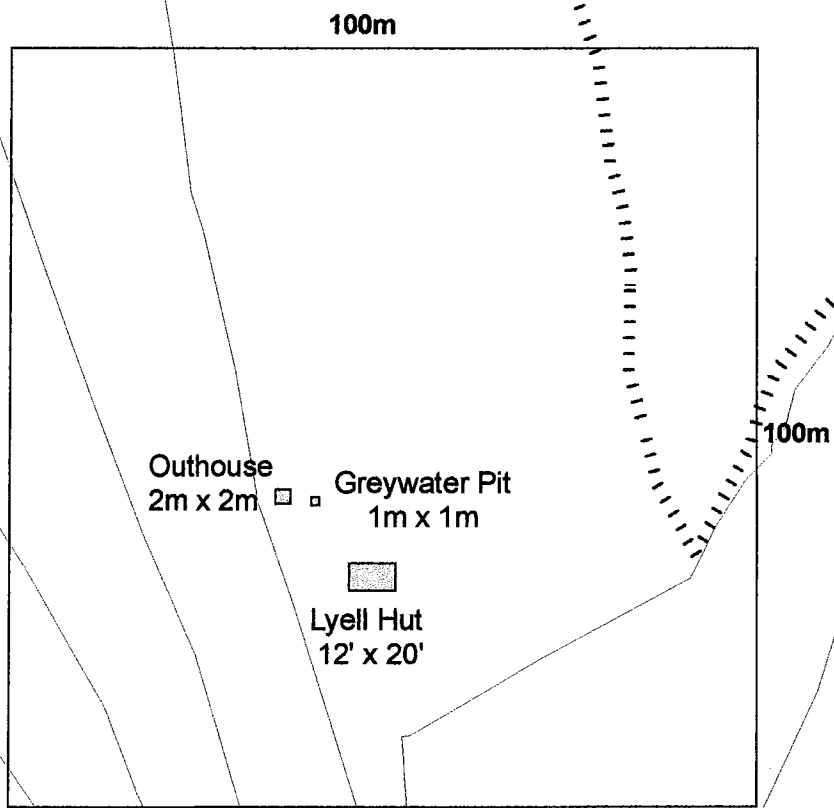

2300

100m

Greywater Pit
1m x 1m

Outhouse
2m x 2m

100m

2300

Mons Hut
12' x 20'

Scale 1:1,000

10 0 10

Meters

Faint text or markings in the bottom right corner.

Lyell Hut

2780
2800
2820
2840
2860
2880

Scale 1:1,000

10 0 10

Meters