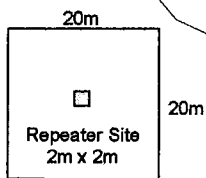

Winter Heli Staging Area

Repeater Site

Parking

100m

100m

Helipad
10m x 10m

Parking
10m x 10m

Outhouse
2m x 2m

2300

100m

Greywater Pit
1m x 1m

Outhouse
2m x 2m

100m

2300

Mons Hut
12' x 20'

Scale 1:1,000