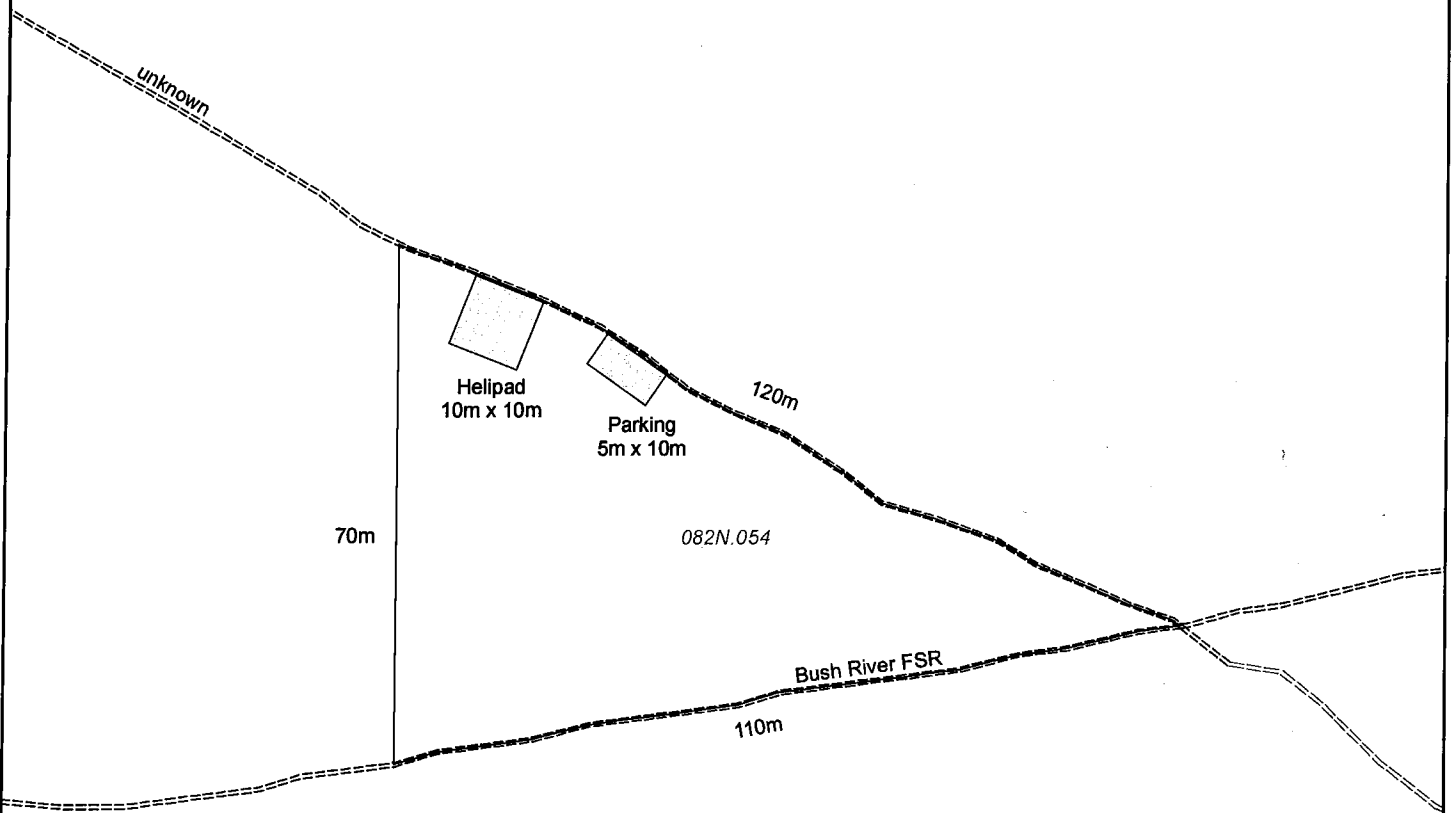

Winter Heli Staging Area

Repeater Site

Parking

100m

100m

Helipad
10m x 10m

Parking
10m x 10m

Outhouse
2m x 2m

Garage
10m x 10m

Scale 1:1,000

10 0 10

Meters

Rostrum Cabin

Mons Hut

2340

2320

2300

100m

Greywater Pit
1m x 1m

Outhouse
2m x 2m

100m

2300

Mons Hut
12' x 20'

Scale 1:1,000

10 0 10

Meters

Faint text or markings in the bottom right corner.

Lyell Hut

2780
2800
2820
2840
2860
2880

Scale 1:1,000

10 0 10

Meters