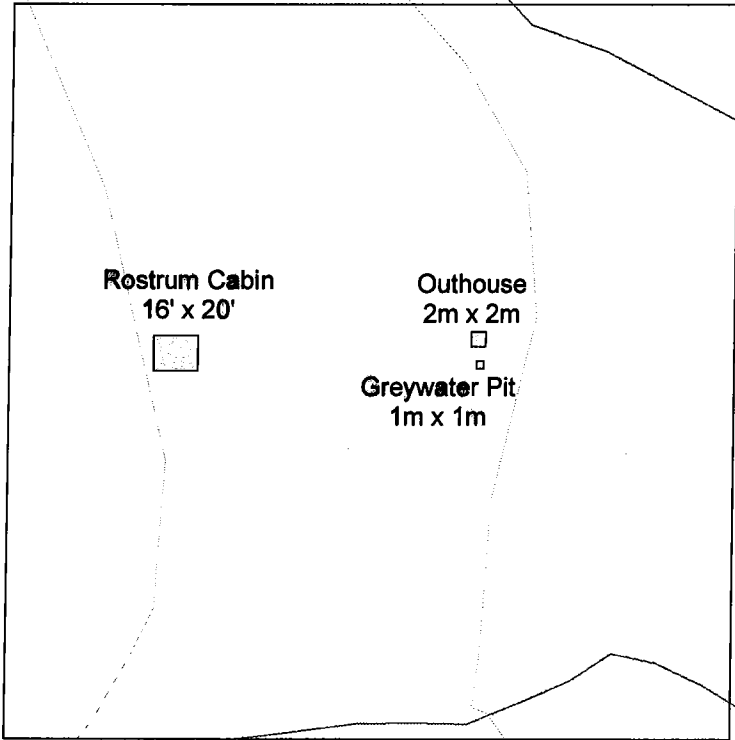

Garage
10m x 10m

Scale 1:1,000

10 0 10

Meters

Rostrum Cabin

Mons Hut

2340

2320

2300

100m

Greywater Pit
1m x 1m

Outhouse
2m x 2m

100m

2300

Mons Hut
12' x 20'

Scale 1:1,000

10 0 10

Meters

Faint text or markings in the bottom right corner.

Lyell Hut

2780
2800
2820
2840
2860
2880

Scale 1:1,000

10 0 10

Meters