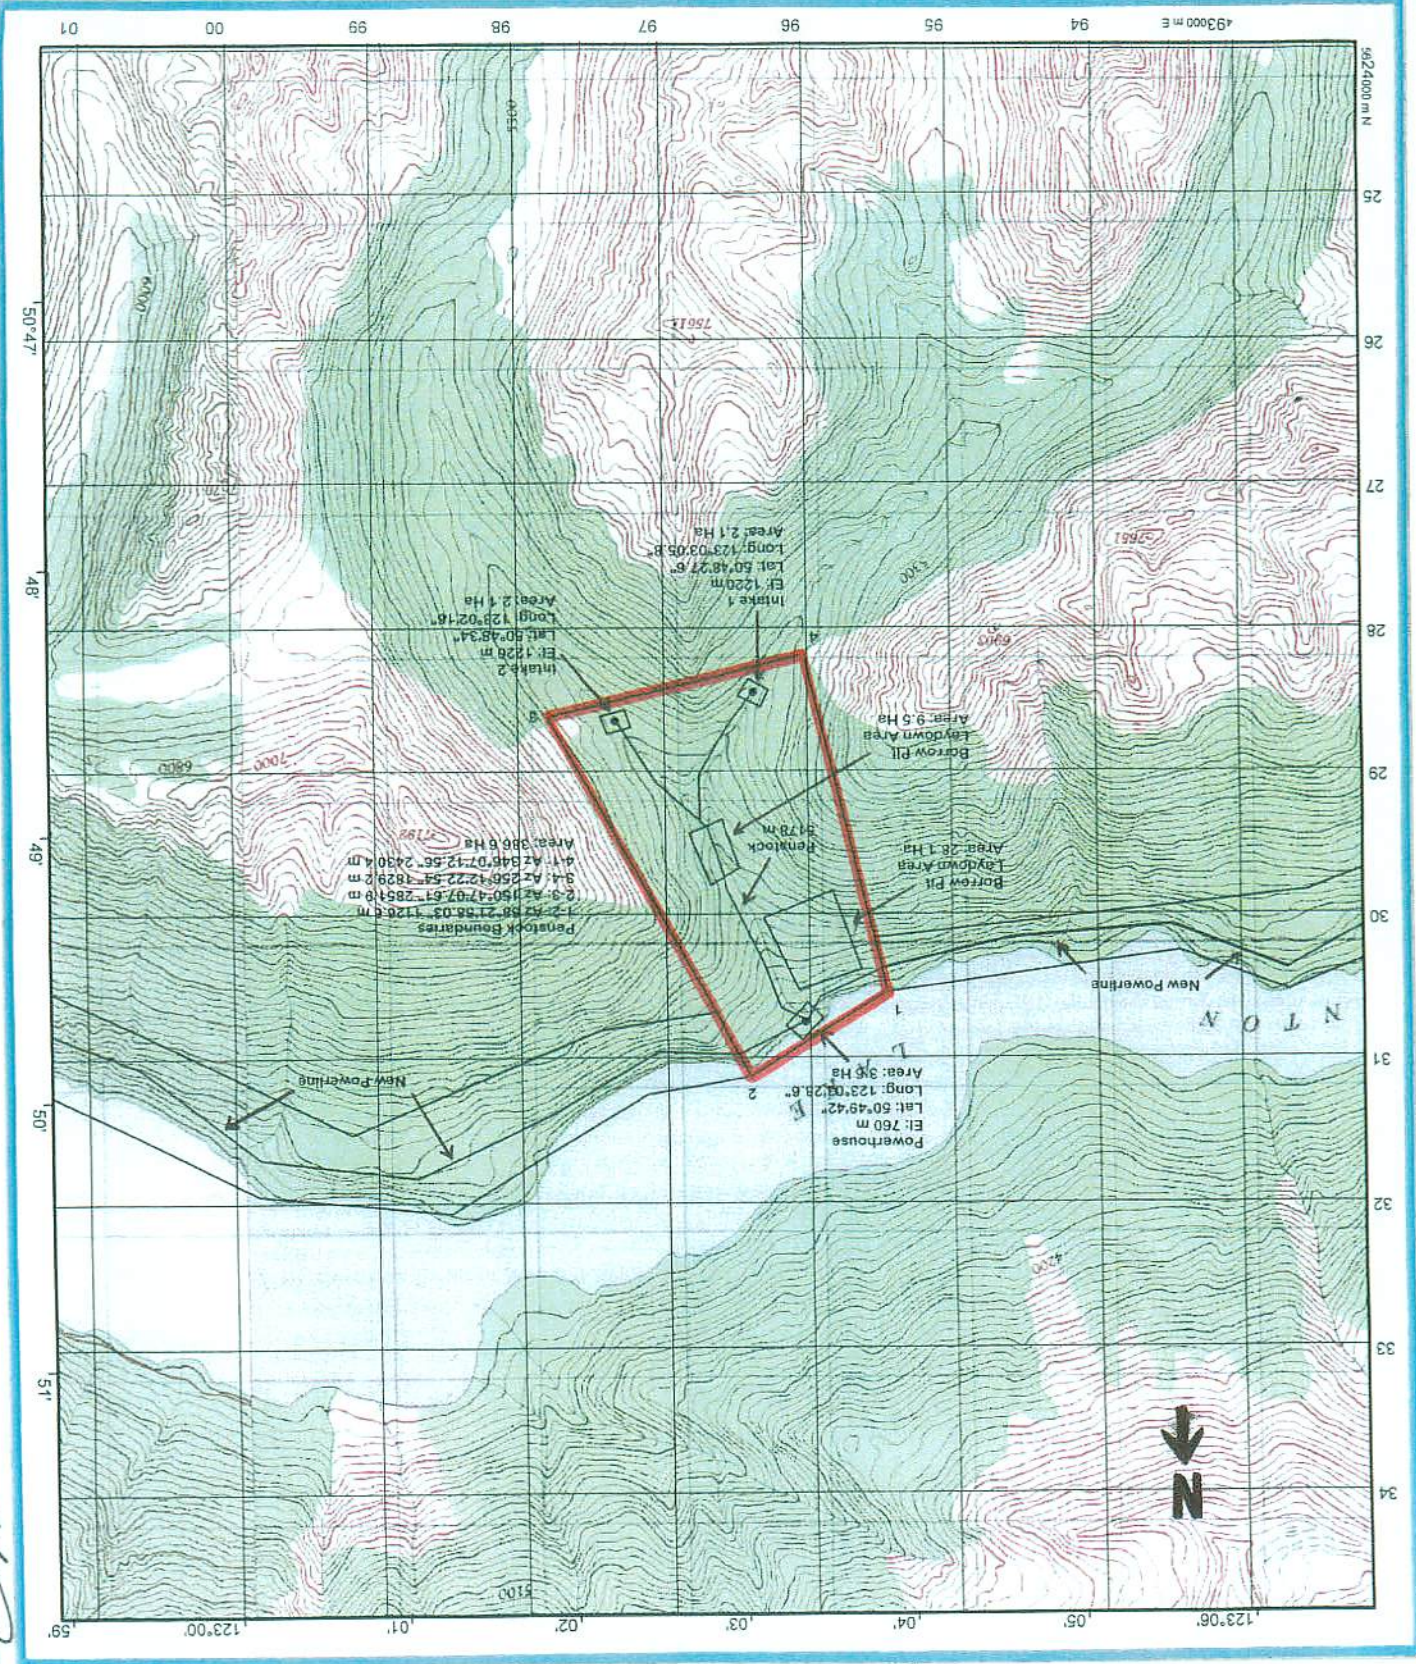

ZZ Creek Power Project

SoftMap

*M. J. ... 2007*

Produced under licences granted by Her Majesty the Queen in right of Canada, represented by the Department of Natural Resources, and by SoftMap Technologies Inc.