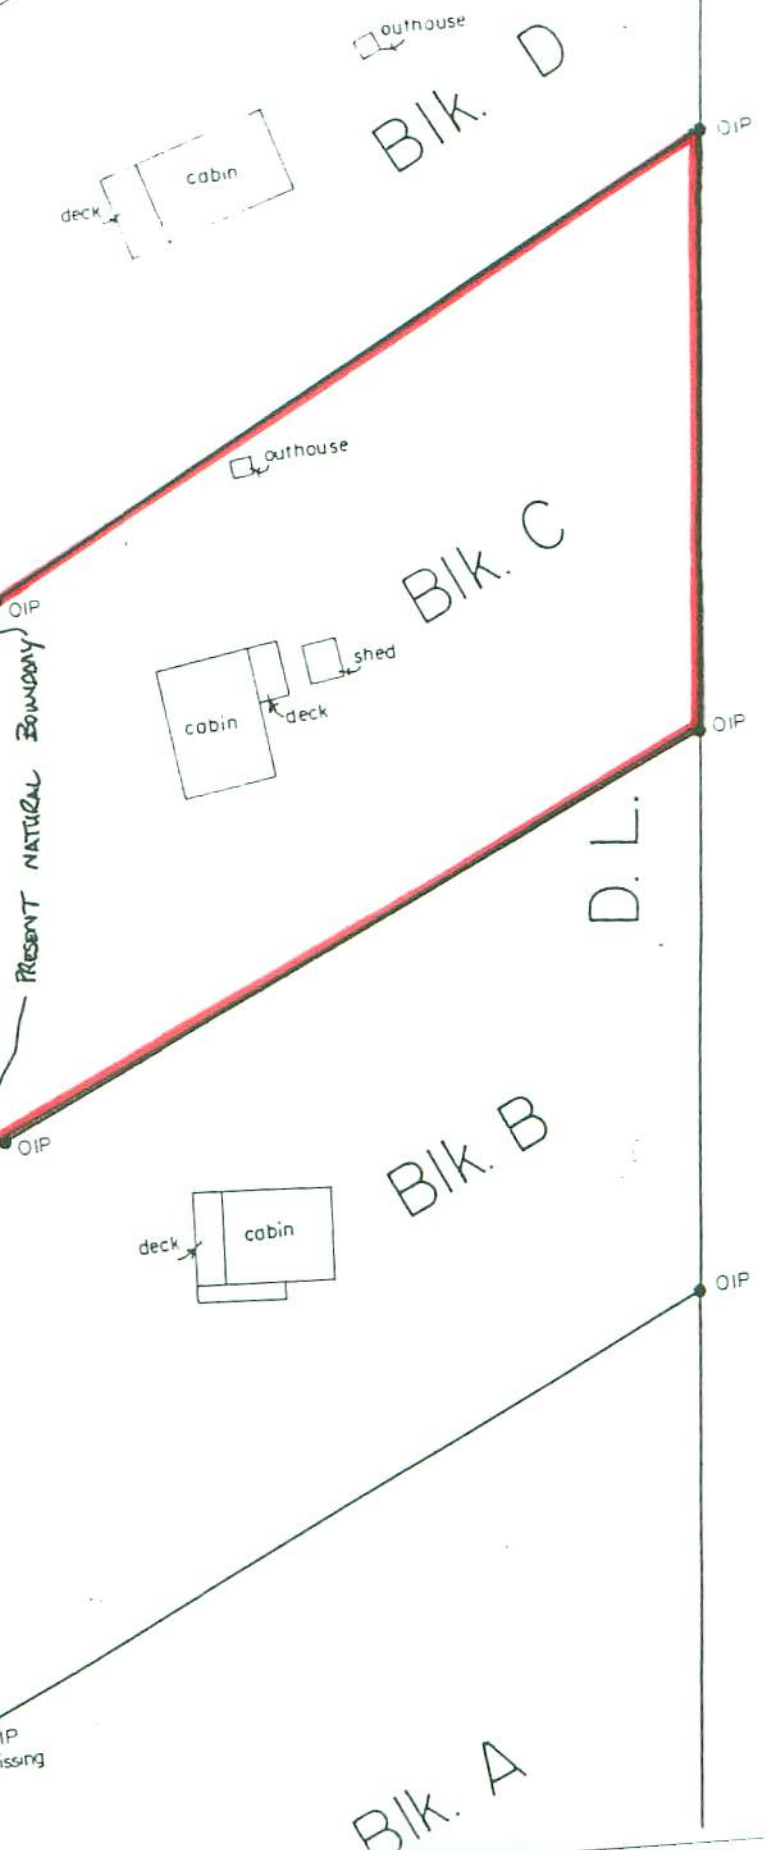

SCALE: 1:500

SHUSWAP

on Natural Boundary Present

Lot 6050

Boundary

OIP missing

OIP missing

BIK. A

BIK. B

BIK. C

BIK. D

D.L.

OIP

OIP

OIP